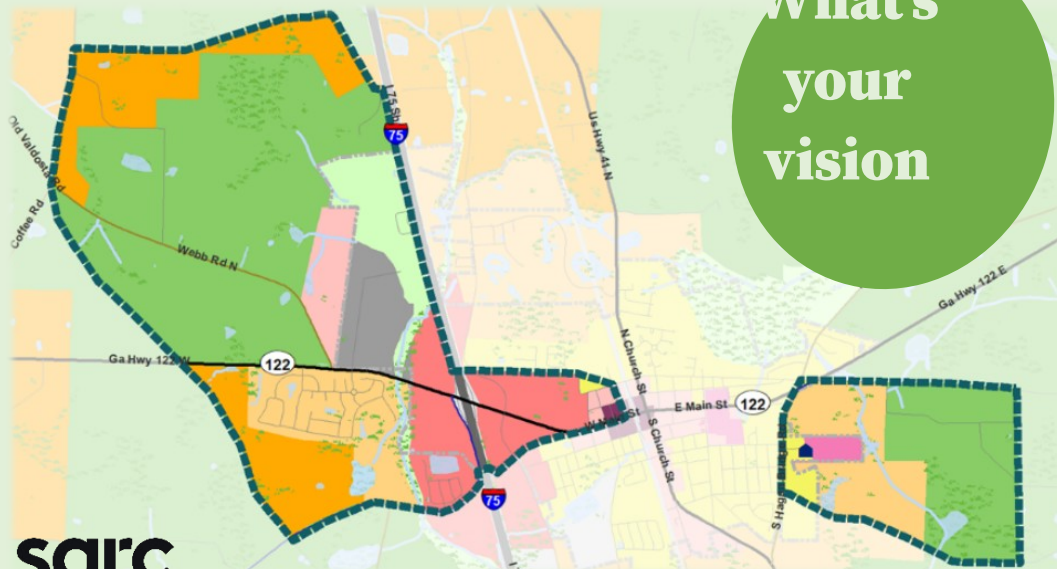

## Area Traffic Studies

Information, Interactive Surveys, and  
Mapping at  
<https://tinyurl.com/HahiraTrafficStudies>

**sgrc**

North Lowndes Recreation Park and Hahira Elementary School Areas

*Study Area: 2021 Lowndes County Comprehensive Plan Character Areas*

What's  
your  
vision

We are creating a master plan and we need your help to establish a shared vision, promote safe access, align new transportation connections with public and private development plans, and ensure pedestrian-oriented design.

The Studies are a unique opportunity to coordinate transportation and development to promote the character envisioned by the community – including you!

For more information visit  
<https://tinyurl.com/HahiraTrafficStudies>