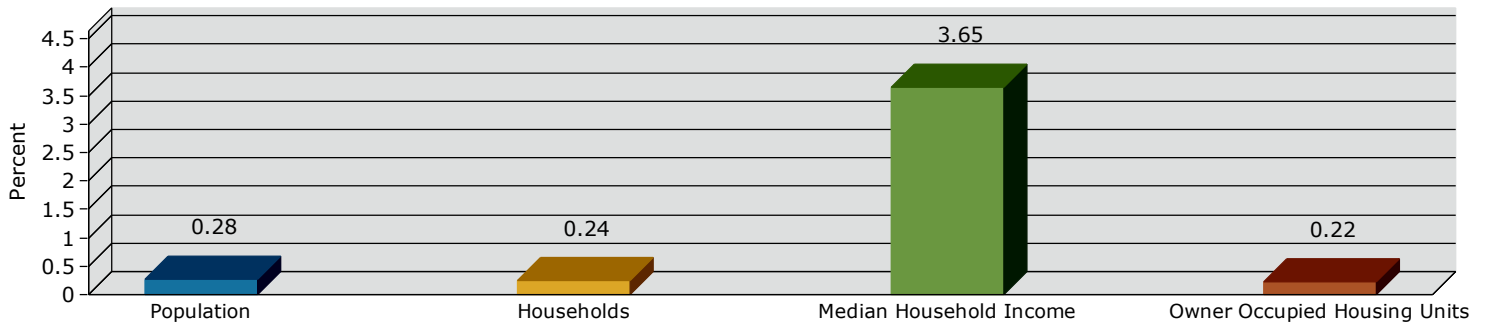

# Geography: County - Pierce County, GA

2015 Population by Race

2015 Population by Age

Households

2015 Home Value

2015-2020 Annual Growth Rate

Household Income

The county has seen the highest percentage of population growth between 2010-2015.

All cities and the county a higher percentage of females than males.

Except for Patterson, the population of seniors is increasing throughout all cities and the county.

For adults over 25, educational attainment is pretty even among the cities and the county.