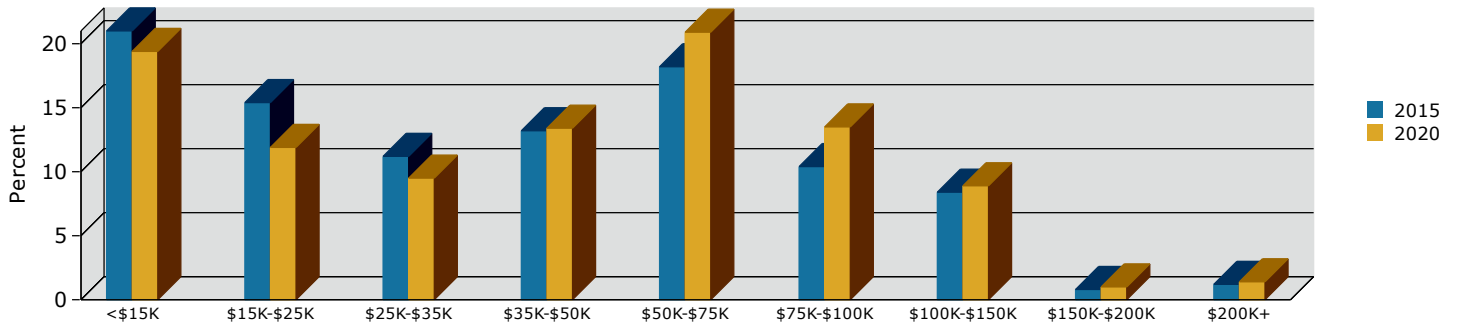

# Geography: County - Pierce County, GA

2015 Population by Race

2015 Population by Age

Households

2015 Home Value

2015-2020 Annual Growth Rate

Household Income

The county has seen the highest percentage of population growth between 2010-2015.

All cities and the county a higher percentage of females than males.

Except for Patterson, the population of seniors is increasing throughout all cities and the county.

For adults over 25, educational attainment is pretty even among the cities and the county.