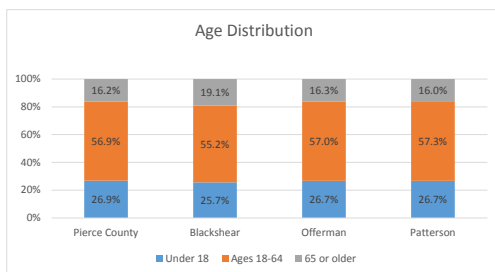

# Geography: County - Pierce County, GA

2015 Population by Race

2015 Population by Age

Households

2015 Home Value

2015-2020 Annual Growth Rate

Household Income

The county has seen the highest percentage of population growth between 2010-2015.

All cities and the county a higher percentage of females than males.

Except for Patterson, the population of seniors is increasing throughout all cities and the county.

For adults over 25, educational attainment is pretty even among the cities and the county.