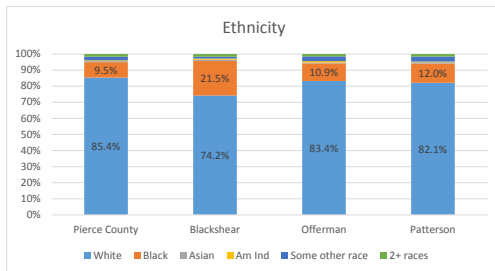

# Geography: County - Pierce County, GA

2015 Population by Race

2015 Population by Age

Households

2015 Home Value

2015-2020 Annual Growth Rate

Household Income

The county has seen the highest percentage of population growth between 2010-2015.

All cities and the county a higher percentage of females than males.

Except for Patterson, the population of seniors is increasing throughout all cities and the county.

For adults over 25, educational attainment is pretty even among the cities and the county.