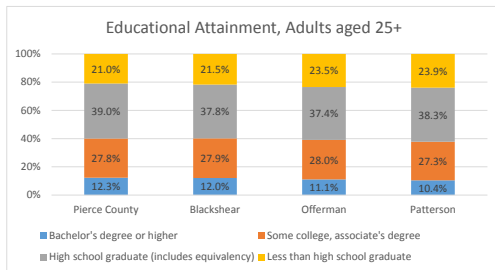

# Geography: County - Pierce County, GA

2015 Population by Race

2015 Population by Age

Households

2015 Home Value

2015-2020 Annual Growth Rate

Household Income

The county has seen the highest percentage of population growth between 2010-2015.

All cities and the county a higher percentage of females than males.

Except for Patterson, the population of seniors is increasing throughout all cities and the county.

For adults over 25, educational attainment is pretty even among the cities and the county.