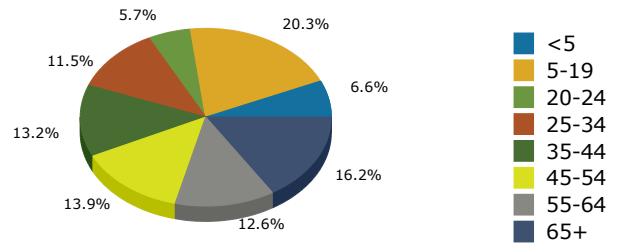

# Geography: County - Pierce County, GA

2015 Population by Race

2015 Population by Age

Households

2015 Home Value

2015-2020 Annual Growth Rate

Household Income

The county has seen the highest percentage of population growth between 2010-2015.

All cities and the county a higher percentage of females than males.

Except for Patterson, the population of seniors is increasing throughout all cities and the county.

For adults over 25, educational attainment is pretty even among the cities and the county.