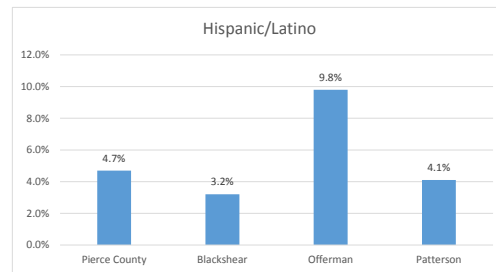

# Geography: County - Pierce County, GA

2015 Population by Race

2015 Population by Age

Households

2015 Home Value

2015-2020 Annual Growth Rate

Household Income

The county has seen the highest percentage of population growth between 2010-2015.

All cities and the county a higher percentage of females than males.

Except for Patterson, the population of seniors is increasing throughout all cities and the county.

For adults over 25, educational attainment is pretty even among the cities and the county.