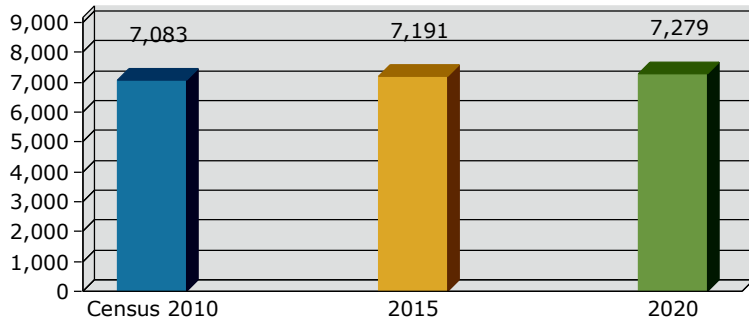

# Geography: County - Pierce County, GA

2015 Population by Race

2015 Population by Age

Households

2015 Home Value

2015-2020 Annual Growth Rate

Household Income

The county has seen the highest percentage of population growth between 2010-2015.

All cities and the county a higher percentage of females than males.

Except for Patterson, the population of seniors is increasing throughout all cities and the county.

For adults over 25, educational attainment is pretty even among the cities and the county.