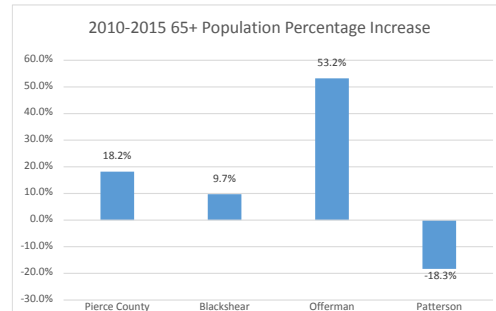

# Geography: County - Pierce County, GA

2015 Population by Race

2015 Population by Age

Households

2015 Home Value

2015-2020 Annual Growth Rate

Household Income

The county has seen the highest percentage of population growth between 2010-2015.

All cities and the county a higher percentage of females than males.

Except for Patterson, the population of seniors is increasing throughout all cities and the county.

For adults over 25, educational attainment is pretty even among the cities and the county.