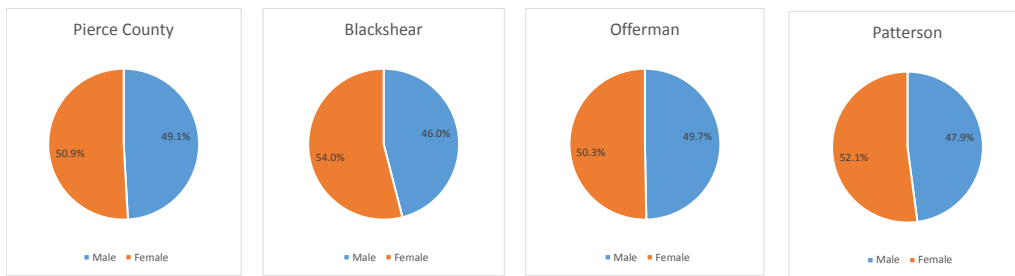

# Geography: County - Pierce County, GA

2015 Population by Race

2015 Population by Age

Households

2015 Home Value

2015-2020 Annual Growth Rate

Household Income

The county has seen the highest percentage of population growth between 2010-2015.

All cities and the county a higher percentage of females than males.

Except for Patterson, the population of seniors is increasing throughout all cities and the county.

For adults over 25, educational attainment is pretty even among the cities and the county.