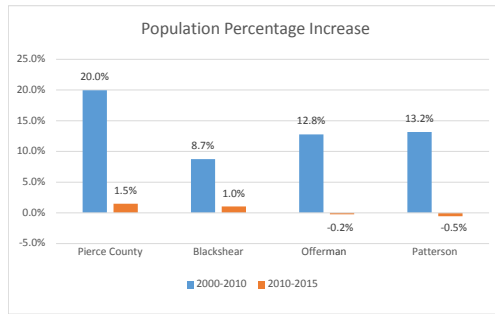

# Geography: County - Pierce County, GA

2015 Population by Race

2015 Population by Age

Households

2015 Home Value

2015-2020 Annual Growth Rate

Household Income

The county has seen the highest percentage of population growth between 2010-2015.

All cities and the county a higher percentage of females than males.

Except for Patterson, the population of seniors is increasing throughout all cities and the county.

For adults over 25, educational attainment is pretty even among the cities and the county.