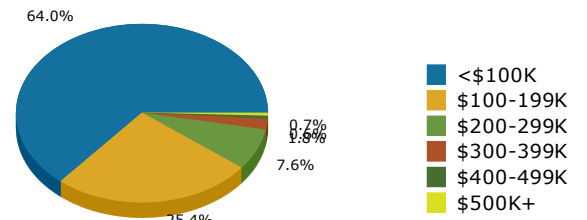

# Geography: County - Pierce County, GA

2015 Population by Race

2015 Population by Age

Households

2015 Home Value

2015-2020 Annual Growth Rate

Household Income

The county has seen the highest percentage of population growth between 2010-2015.

All cities and the county a higher percentage of females than males.

Except for Patterson, the population of seniors is increasing throughout all cities and the county.

For adults over 25, educational attainment is pretty even among the cities and the county.