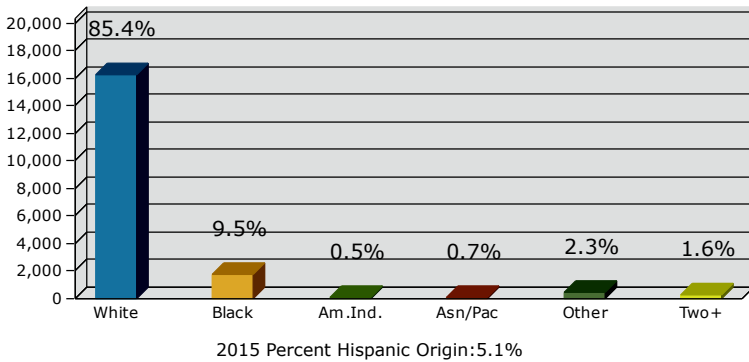

# Geography: County - Pierce County, GA

2015 Population by Race

2015 Population by Age

Households

2015 Home Value

2015-2020 Annual Growth Rate

Household Income

The county has seen the highest percentage of population growth between 2010-2015.

All cities and the county a higher percentage of females than males.

Except for Patterson, the population of seniors is increasing throughout all cities and the county.

For adults over 25, educational attainment is pretty even among the cities and the county.