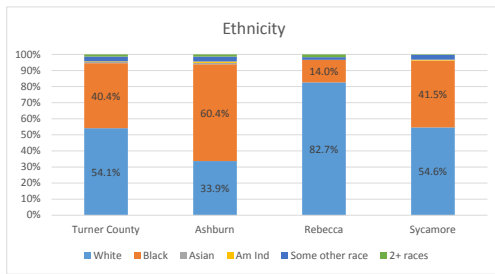

Geography: County - Turner County, GA

2015 Population by Race

2015 Population by Age

Households

2015 Home Value

2015-2020 Annual Growth Rate

Household Income

Sycamore has seen the highest percentage of population growth between 2010-2015.

Except for Sycamore, all cities and the county a higher percentage of females than males.

Except in Rebecca, the population of seniors is increasing throughout all Cities and the County.

For adults over 25, educational attainment is highest in Rebecca.