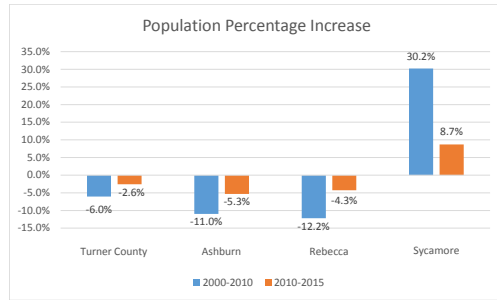

Geography: County - Turner County, GA

2015 Population by Race

2015 Population by Age

Households

2015 Home Value

2015-2020 Annual Growth Rate

Household Income

Sycamore has seen the highest percentage of population growth between 2010-2015.

Except for Sycamore, all cities and the county a higher percentage of females than males.

Except in Rebecca, the population of seniors is increasing throughout all Cities and the County.

For adults over 25, educational attainment is highest in Rebecca.