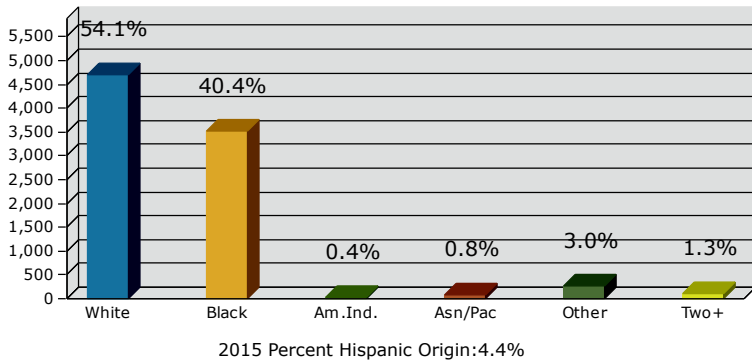

Geography: County - Turner County, GA

2015 Population by Race

2015 Population by Age

Households

2015 Home Value

2015-2020 Annual Growth Rate

Household Income

Sycamore has seen the highest percentage of population growth between 2010-2015.

Except for Sycamore, all cities and the county a higher percentage of females than males.

Except in Rebecca, the population of seniors is increasing throughout all Cities and the County.

For adults over 25, educational attainment is highest in Rebecca.