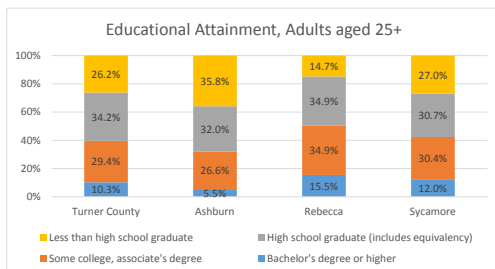

Geography: County - Turner County, GA

2015 Population by Race

2015 Population by Age

Households

2015 Home Value

2015-2020 Annual Growth Rate

Household Income

Sycamore has seen the highest percentage of population growth between 2010-2015.

Except for Sycamore, all cities and the county a higher percentage of females than males.

Except in Rebecca, the population of seniors is increasing throughout all Cities and the County.

For adults over 25, educational attainment is highest in Rebecca.