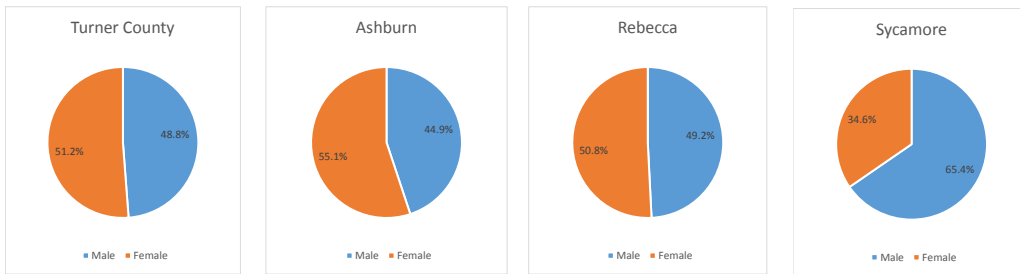

Geography: County - Turner County, GA

2015 Population by Race

2015 Population by Age

Households

2015 Home Value

2015-2020 Annual Growth Rate

Household Income

Sycamore has seen the highest percentage of population growth between 2010-2015.

Except for Sycamore, all cities and the county a higher percentage of females than males.

Except in Rebecca, the population of seniors is increasing throughout all Cities and the County.

For adults over 25, educational attainment is highest in Rebecca.