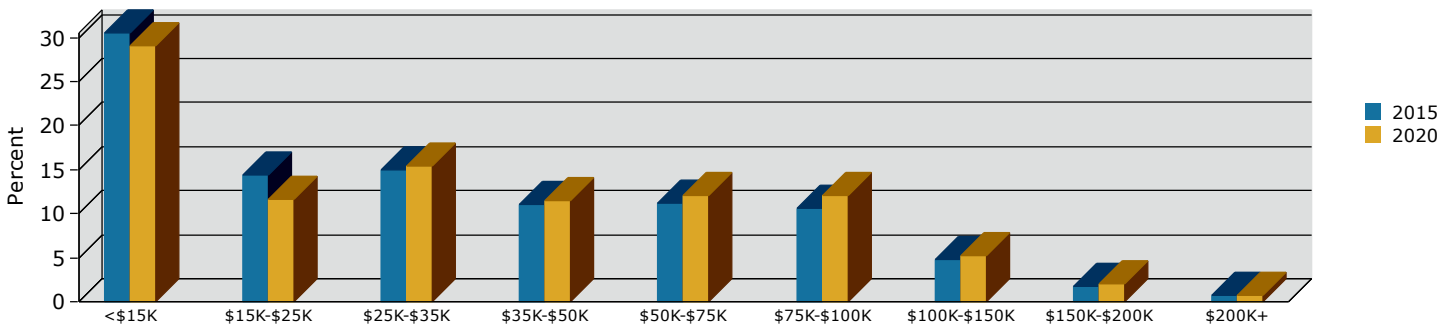

Geography: County - Turner County, GA

2015 Population by Race

2015 Population by Age

Households

2015 Home Value

2015-2020 Annual Growth Rate

Household Income

Sycamore has seen the highest percentage of population growth between 2010-2015.

Except for Sycamore, all cities and the county a higher percentage of females than males.

Except in Rebecca, the population of seniors is increasing throughout all Cities and the County.

For adults over 25, educational attainment is highest in Rebecca.