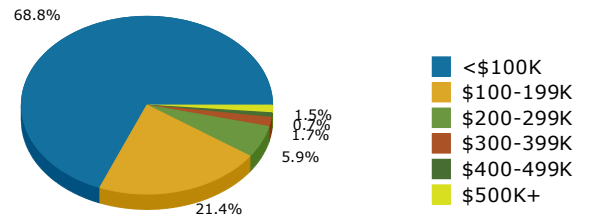

Geography: County - Turner County, GA

2015 Population by Race

2015 Population by Age

Households

2015 Home Value

2015-2020 Annual Growth Rate

Household Income

Sycamore has seen the highest percentage of population growth between 2010-2015.

Except for Sycamore, all cities and the county a higher percentage of females than males.

Except in Rebecca, the population of seniors is increasing throughout all Cities and the County.

For adults over 25, educational attainment is highest in Rebecca.