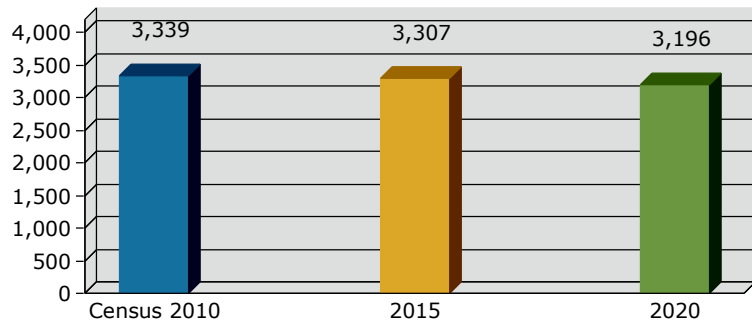

Geography: County - Turner County, GA

2015 Population by Race

2015 Population by Age

Households

2015 Home Value

2015-2020 Annual Growth Rate

Household Income

Sycamore has seen the highest percentage of population growth between 2010-2015.

Except for Sycamore, all cities and the county a higher percentage of females than males.

Except in Rebecca, the population of seniors is increasing throughout all Cities and the County.

For adults over 25, educational attainment is highest in Rebecca.