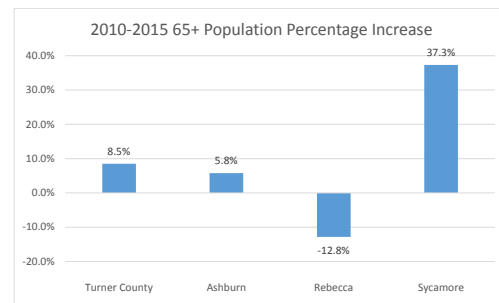

Geography: County - Turner County, GA

2015 Population by Race

2015 Population by Age

Households

2015 Home Value

2015-2020 Annual Growth Rate

Household Income

Sycamore has seen the highest percentage of population growth between 2010-2015.

Except for Sycamore, all cities and the county a higher percentage of females than males.

Except in Rebecca, the population of seniors is increasing throughout all Cities and the County.

For adults over 25, educational attainment is highest in Rebecca.