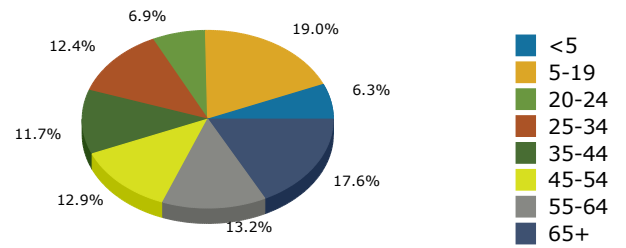

Geography: County - Turner County, GA

2015 Population by Race

2015 Population by Age

Households

2015 Home Value

2015-2020 Annual Growth Rate

Household Income

Sycamore has seen the highest percentage of population growth between 2010-2015.

Except for Sycamore, all cities and the county a higher percentage of females than males.

Except in Rebecca, the population of seniors is increasing throughout all Cities and the County.

For adults over 25, educational attainment is highest in Rebecca.