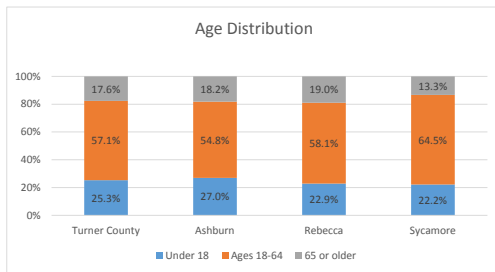

Geography: County - Turner County, GA

2015 Population by Race

2015 Population by Age

Households

2015 Home Value

2015-2020 Annual Growth Rate

Household Income

Sycamore has seen the highest percentage of population growth between 2010-2015.

Except for Sycamore, all cities and the county a higher percentage of females than males.

Except in Rebecca, the population of seniors is increasing throughout all Cities and the County.

For adults over 25, educational attainment is highest in Rebecca.