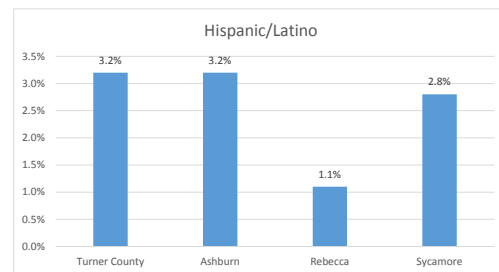

Geography: County - Turner County, GA

2015 Population by Race

2015 Population by Age

Households

2015 Home Value

2015-2020 Annual Growth Rate

Household Income

Sycamore has seen the highest percentage of population growth between 2010-2015.

Except for Sycamore, all cities and the county a higher percentage of females than males.

Except in Rebecca, the population of seniors is increasing throughout all Cities and the County.

For adults over 25, educational attainment is highest in Rebecca.