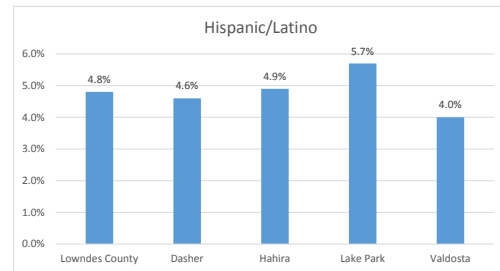

Geography: County - Lowndes County, GA

2015 Population by Race

2015 Population by Age

Households

2015 Home Value

2015-2020 Annual Growth Rate

Household Income

Hahira has seen the highest percentage of population growth between 2000-2010 and 2010-2015.

All cities in Lowndes County and the county have more females than males.

The population of seniors is increasing throughout all Cities and the County.

For adults over 25, educational attainment is highest in Lake Park.