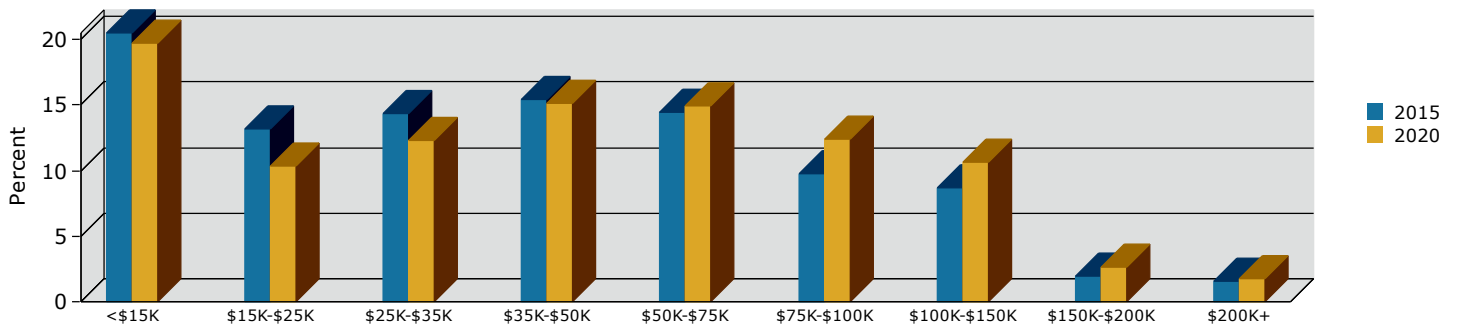

Geography: County - Lowndes County, GA

2015 Population by Race

2015 Population by Age

Households

2015 Home Value

2015-2020 Annual Growth Rate

Household Income

Hahira has seen the highest percentage of population growth between 2000-2010 and 2010-2015.

All cities in Lowndes County and the county have more females than males.

The population of seniors is increasing throughout all Cities and the County.

For adults over 25, educational attainment is highest in Lake Park.