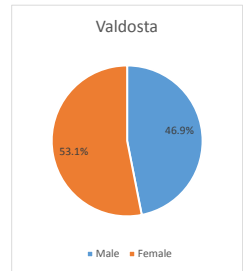

Geography: County - Lowndes County, GA

2015 Population by Race

2015 Population by Age

Households

2015 Home Value

2015-2020 Annual Growth Rate

Household Income

Hahira has seen the highest percentage of population growth between 2000-2010 and 2010-2015.

All cities in Lowndes County and the county have more females than males.

The population of seniors is increasing throughout all Cities and the County.

For adults over 25, educational attainment is highest in Lake Park.