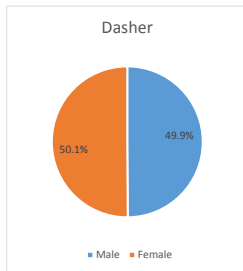

Geography: County - Lowndes County, GA

2015 Population by Race

2015 Population by Age

Households

2015 Home Value

2015-2020 Annual Growth Rate

Household Income

Hahira has seen the highest percentage of population growth between 2000-2010 and 2010-2015.

All cities in Lowndes County and the county have more females than males.

The population of seniors is increasing throughout all Cities and the County.

For adults over 25, educational attainment is highest in Lake Park.