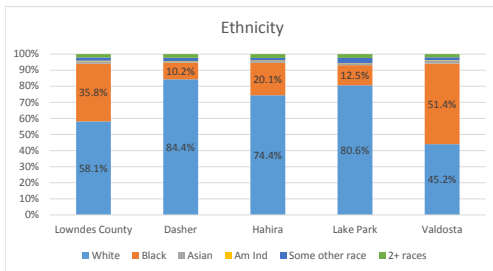

Geography: County - Lowndes County, GA

2015 Population by Race

2015 Population by Age

Households

2015 Home Value

2015-2020 Annual Growth Rate

Household Income

Hahira has seen the highest percentage of population growth between 2000-2010 and 2010-2015.

All cities in Lowndes County and the county have more females than males.

The population of seniors is increasing throughout all Cities and the County.

For adults over 25, educational attainment is highest in Lake Park.