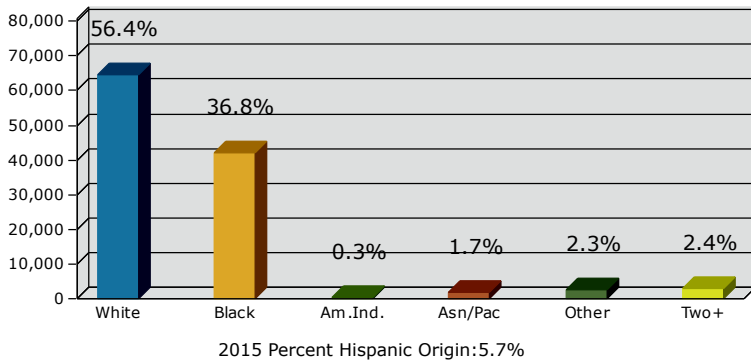

Geography: County - Lowndes County, GA

2015 Population by Race

2015 Population by Age

Households

2015 Home Value

2015-2020 Annual Growth Rate

Household Income

Hahira has seen the highest percentage of population growth between 2000-2010 and 2010-2015.

All cities in Lowndes County and the county have more females than males.

The population of seniors is increasing throughout all Cities and the County.

For adults over 25, educational attainment is highest in Lake Park.