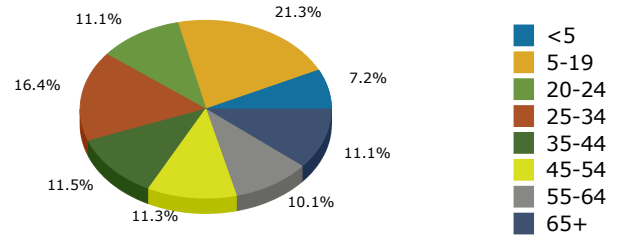

Geography: County - Lowndes County, GA

2015 Population by Race

2015 Population by Age

Households

2015 Home Value

2015-2020 Annual Growth Rate

Household Income

Hahira has seen the highest percentage of population growth between 2000-2010 and 2010-2015.

All cities in Lowndes County and the county have more females than males.

The population of seniors is increasing throughout all Cities and the County.

For adults over 25, educational attainment is highest in Lake Park.