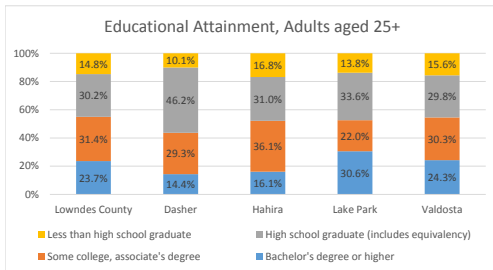

Geography: County - Lowndes County, GA

2015 Population by Race

2015 Population by Age

Households

2015 Home Value

2015-2020 Annual Growth Rate

Household Income

Hahira has seen the highest percentage of population growth between 2000-2010 and 2010-2015.

All cities in Lowndes County and the county have more females than males.

The population of seniors is increasing throughout all Cities and the County.

For adults over 25, educational attainment is highest in Lake Park.