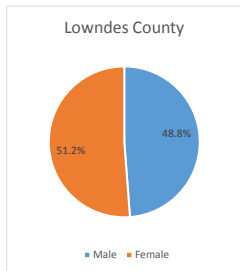

Geography: County - Lowndes County, GA

2015 Population by Race

2015 Population by Age

Households

2015 Home Value

2015-2020 Annual Growth Rate

Household Income

Hahira has seen the highest percentage of population growth between 2000-2010 and 2010-2015.

All cities in Lowndes County and the county have more females than males.

The population of seniors is increasing throughout all Cities and the County.

For adults over 25, educational attainment is highest in Lake Park.