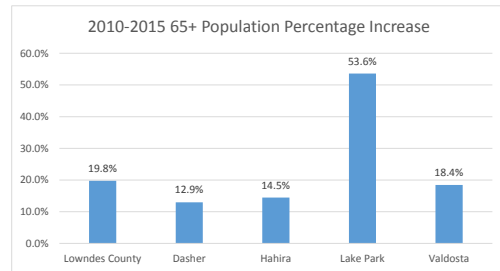

Geography: County - Lowndes County, GA

2015 Population by Race

2015 Population by Age

Households

2015 Home Value

2015-2020 Annual Growth Rate

Household Income

Hahira has seen the highest percentage of population growth between 2000-2010 and 2010-2015.

All cities in Lowndes County and the county have more females than males.

The population of seniors is increasing throughout all Cities and the County.

For adults over 25, educational attainment is highest in Lake Park.