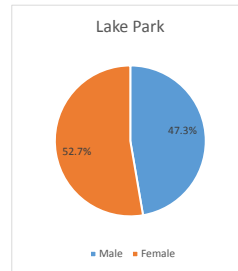

Geography: County - Lowndes County, GA

2015 Population by Race

2015 Population by Age

Households

2015 Home Value

2015-2020 Annual Growth Rate

Household Income

Hahira has seen the highest percentage of population growth between 2000-2010 and 2010-2015.

All cities in Lowndes County and the county have more females than males.

The population of seniors is increasing throughout all Cities and the County.

For adults over 25, educational attainment is highest in Lake Park.