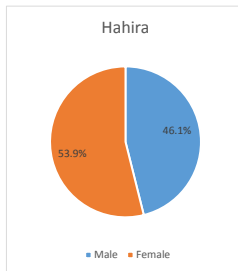

Geography: County - Lowndes County, GA

2015 Population by Race

2015 Population by Age

Households

2015 Home Value

2015-2020 Annual Growth Rate

Household Income

Hahira has seen the highest percentage of population growth between 2000-2010 and 2010-2015.

All cities in Lowndes County and the county have more females than males.

The population of seniors is increasing throughout all Cities and the County.

For adults over 25, educational attainment is highest in Lake Park.