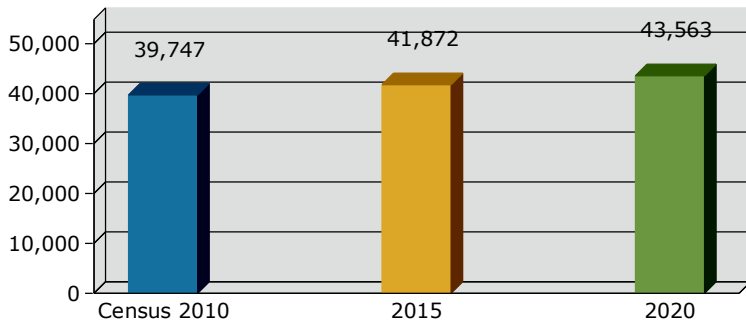

Geography: County - Lowndes County, GA

2015 Population by Race

2015 Population by Age

Households

2015 Home Value

2015-2020 Annual Growth Rate

Household Income

Hahira has seen the highest percentage of population growth between 2000-2010 and 2010-2015.

All cities in Lowndes County and the county have more females than males.

The population of seniors is increasing throughout all Cities and the County.

For adults over 25, educational attainment is highest in Lake Park.