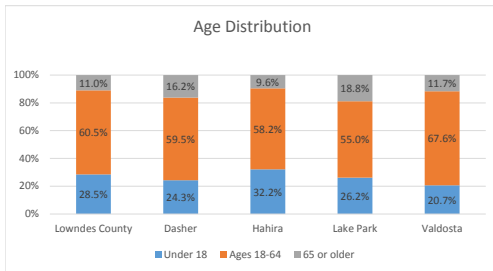

Geography: County - Lowndes County, GA

2015 Population by Race

2015 Population by Age

Households

2015 Home Value

2015-2020 Annual Growth Rate

Household Income

Hahira has seen the highest percentage of population growth between 2000-2010 and 2010-2015.

All cities in Lowndes County and the county have more females than males.

The population of seniors is increasing throughout all Cities and the County.

For adults over 25, educational attainment is highest in Lake Park.