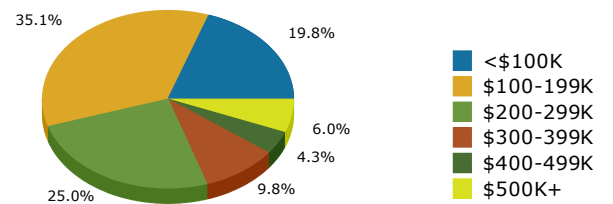

Geography: County - Lowndes County, GA

2015 Population by Race

2015 Population by Age

Households

2015 Home Value

2015-2020 Annual Growth Rate

Household Income

Hahira has seen the highest percentage of population growth between 2000-2010 and 2010-2015.

All cities in Lowndes County and the county have more females than males.

The population of seniors is increasing throughout all Cities and the County.

For adults over 25, educational attainment is highest in Lake Park.