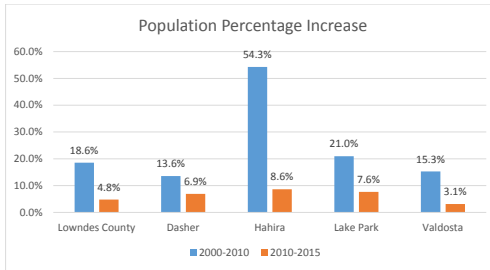

Geography: County - Lowndes County, GA

2015 Population by Race

2015 Population by Age

Households

2015 Home Value

2015-2020 Annual Growth Rate

Household Income

Hahira has seen the highest percentage of population growth between 2000-2010 and 2010-2015.

All cities in Lowndes County and the county have more females than males.

The population of seniors is increasing throughout all Cities and the County.

For adults over 25, educational attainment is highest in Lake Park.