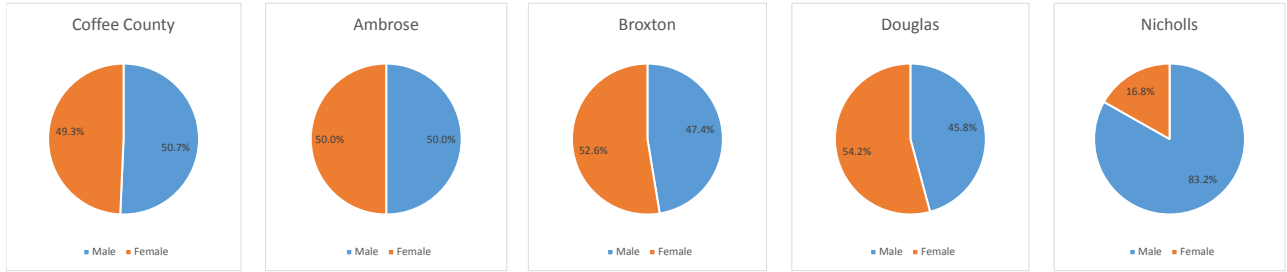

# Geography: County - Coffee County, GA

2015 Population by Race

2015 Population by Age

Households

2015 Home Value

2015-2020 Annual Growth Rate

Household Income

Broxton has seen the least percentage of population growth between 2000-2015.

Nicholls has a much higher percentage of males due to the Coffee Correctional Facility.

The population of seniors is increasing throughout all Cities and the County.

For adults over 25, educational attainment is highest in Broxton.