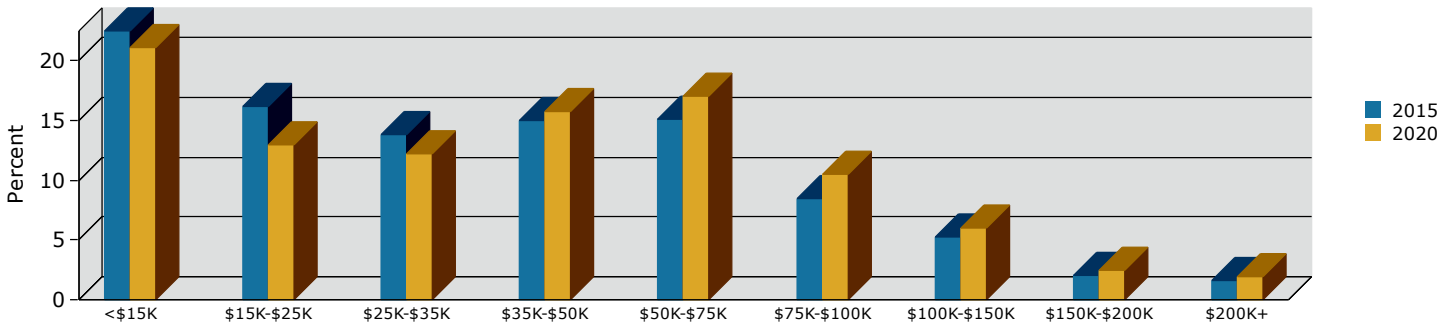

# Geography: County - Coffee County, GA

2015 Population by Race

2015 Population by Age

Households

2015 Home Value

2015-2020 Annual Growth Rate

Household Income

Broxton has seen the least percentage of population growth between 2000-2015.

Nicholls has a much higher percentage of males due to the Coffee Correctional Facility.

The population of seniors is increasing throughout all Cities and the County.

For adults over 25, educational attainment is highest in Broxton.