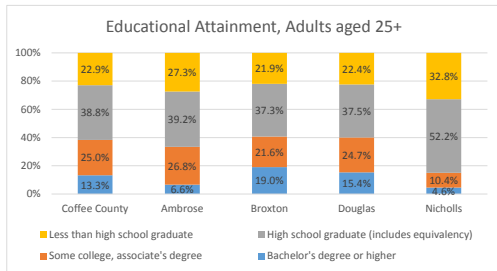

# Geography: County - Coffee County, GA

2015 Population by Race

2015 Population by Age

Households

2015 Home Value

2015-2020 Annual Growth Rate

Household Income

Broxton has seen the least percentage of population growth between 2000-2015.

Nicholls has a much higher percentage of males due to the Coffee Correctional Facility.

The population of seniors is increasing throughout all Cities and the County.

For adults over 25, educational attainment is highest in Broxton.