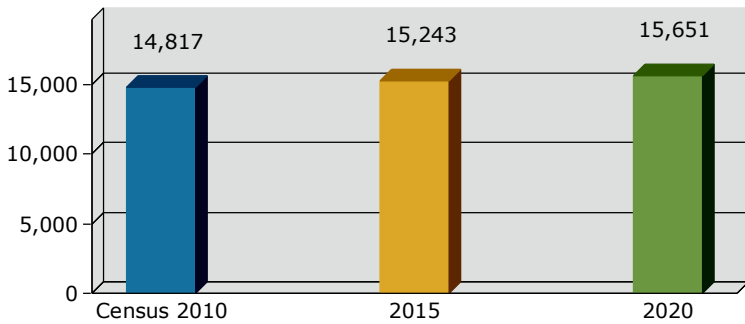

# Geography: County - Coffee County, GA

2015 Population by Race

2015 Population by Age

Households

2015 Home Value

2015-2020 Annual Growth Rate

Household Income

Broxton has seen the least percentage of population growth between 2000-2015.

Nicholls has a much higher percentage of males due to the Coffee Correctional Facility.

The population of seniors is increasing throughout all Cities and the County.

For adults over 25, educational attainment is highest in Broxton.