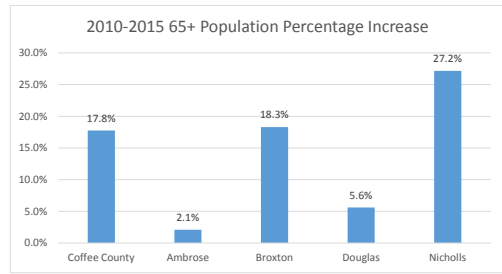

# Geography: County - Coffee County, GA

2015 Population by Race

2015 Population by Age

Households

2015 Home Value

2015-2020 Annual Growth Rate

Household Income

Broxton has seen the least percentage of population growth between 2000-2015.

Nicholls has a much higher percentage of males due to the Coffee Correctional Facility.

The population of seniors is increasing throughout all Cities and the County.

For adults over 25, educational attainment is highest in Broxton.