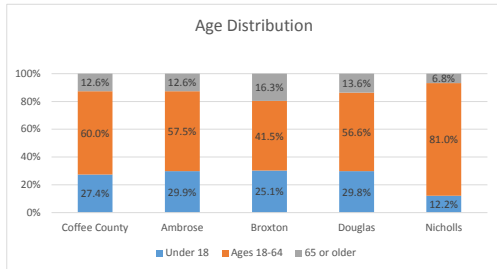

# Geography: County - Coffee County, GA

2015 Population by Race

2015 Population by Age

Households

2015 Home Value

2015-2020 Annual Growth Rate

Household Income

Broxton has seen the least percentage of population growth between 2000-2015.

Nicholls has a much higher percentage of males due to the Coffee Correctional Facility.

The population of seniors is increasing throughout all Cities and the County.

For adults over 25, educational attainment is highest in Broxton.