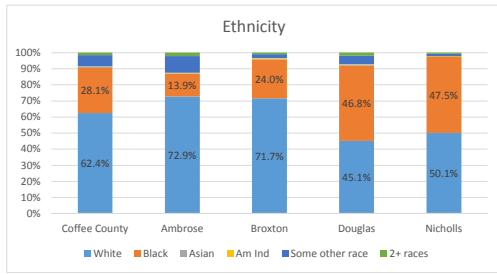

# Geography: County - Coffee County, GA

2015 Population by Race

2015 Population by Age

Households

2015 Home Value

2015-2020 Annual Growth Rate

Household Income

Broxton has seen the least percentage of population growth between 2000-2015.

Nicholls has a much higher percentage of males due to the Coffee Correctional Facility.

The population of seniors is increasing throughout all Cities and the County.

For adults over 25, educational attainment is highest in Broxton.