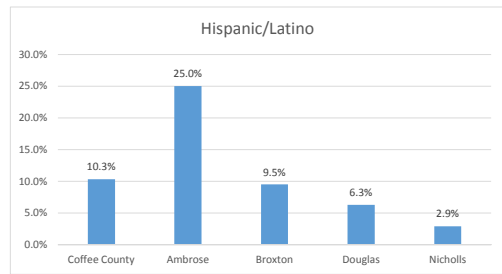

# Geography: County - Coffee County, GA

2015 Population by Race

2015 Population by Age

Households

2015 Home Value

2015-2020 Annual Growth Rate

Household Income

Broxton has seen the least percentage of population growth between 2000-2015.

Nicholls has a much higher percentage of males due to the Coffee Correctional Facility.

The population of seniors is increasing throughout all Cities and the County.

For adults over 25, educational attainment is highest in Broxton.