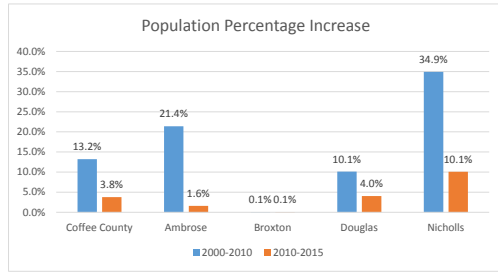

# Geography: County - Coffee County, GA

2015 Population by Race

2015 Population by Age

Households

2015 Home Value

2015-2020 Annual Growth Rate

Household Income

Broxton has seen the least percentage of population growth between 2000-2015.

Nicholls has a much higher percentage of males due to the Coffee Correctional Facility.

The population of seniors is increasing throughout all Cities and the County.

For adults over 25, educational attainment is highest in Broxton.