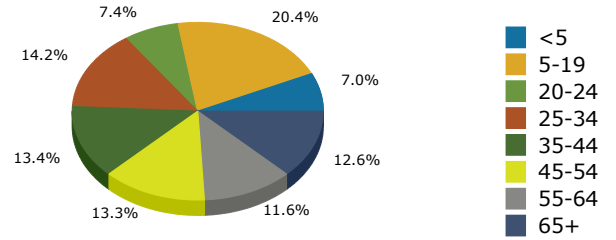

# Geography: County - Coffee County, GA

2015 Population by Race

2015 Population by Age

Households

2015 Home Value

2015-2020 Annual Growth Rate

Household Income

Broxton has seen the least percentage of population growth between 2000-2015.

Nicholls has a much higher percentage of males due to the Coffee Correctional Facility.

The population of seniors is increasing throughout all Cities and the County.

For adults over 25, educational attainment is highest in Broxton.