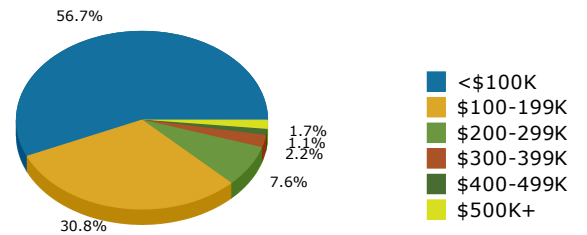

# Geography: County - Coffee County, GA

2015 Population by Race

2015 Population by Age

Households

2015 Home Value

2015-2020 Annual Growth Rate

Household Income

Broxton has seen the least percentage of population growth between 2000-2015.

Nicholls has a much higher percentage of males due to the Coffee Correctional Facility.

The population of seniors is increasing throughout all Cities and the County.

For adults over 25, educational attainment is highest in Broxton.