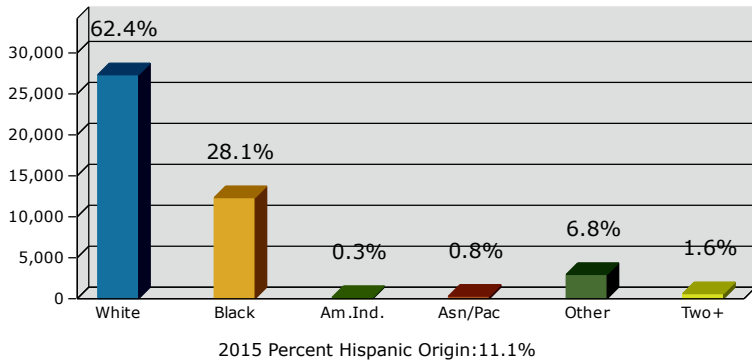

# Geography: County - Coffee County, GA

2015 Population by Race

2015 Population by Age

Households

2015 Home Value

2015-2020 Annual Growth Rate

Household Income

Broxton has seen the least percentage of population growth between 2000-2015.

Nicholls has a much higher percentage of males due to the Coffee Correctional Facility.

The population of seniors is increasing throughout all Cities and the County.

For adults over 25, educational attainment is highest in Broxton.