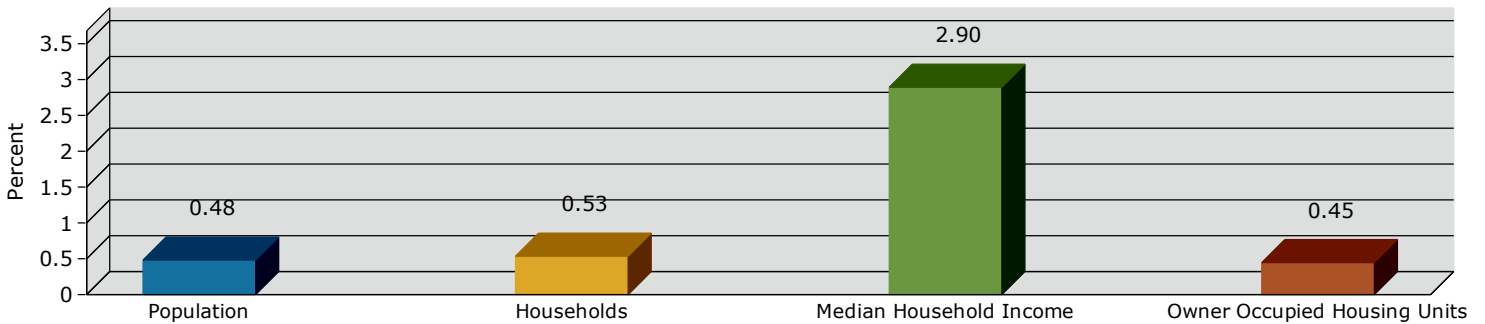

# Geography: County - Coffee County, GA

2015 Population by Race

2015 Population by Age

Households

2015 Home Value

2015-2020 Annual Growth Rate

Household Income

Broxton has seen the least percentage of population growth between 2000-2015.

Nicholls has a much higher percentage of males due to the Coffee Correctional Facility.

The population of seniors is increasing throughout all Cities and the County.

For adults over 25, educational attainment is highest in Broxton.