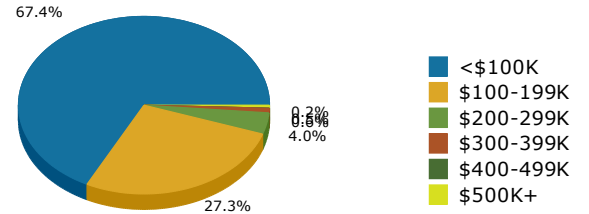

Geography: Place - Nashville City, GA

2015 Population by Race

2015 Population by Age

Households

2015 Home Value

2015-2020 Annual Growth Rate

Household Income

Source: U.S. Census Bureau, Census 2010 Summary File 1. Esri forecasts for 2015 and 2020.