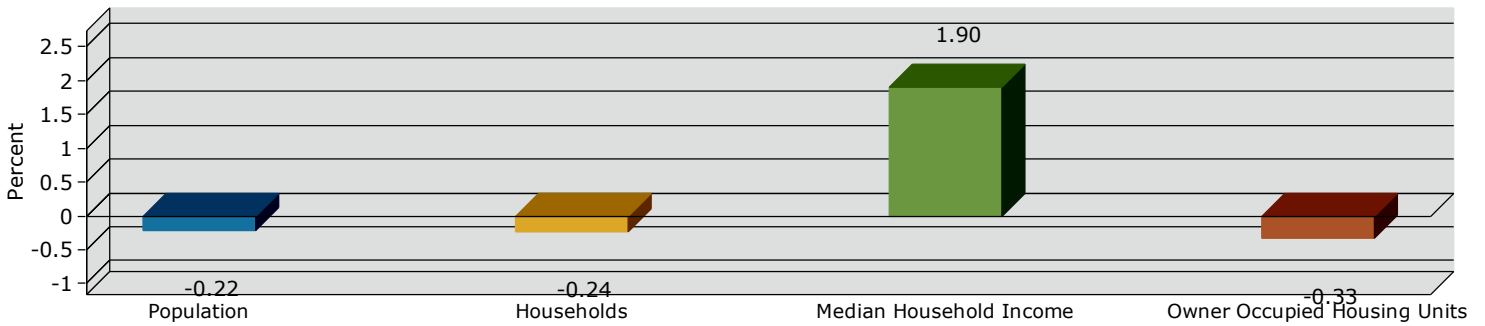

Geography: Place - Nashville City, GA

2015 Population by Race

2015 Population by Age

Households

2015 Home Value

2015-2020 Annual Growth Rate

Household Income

Source: U.S. Census Bureau, Census 2010 Summary File 1. Esri forecasts for 2015 and 2020.