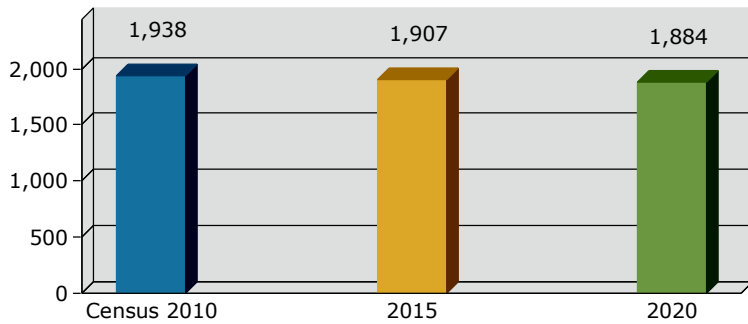

Geography: Place - Nashville City, GA

2015 Population by Race

2015 Population by Age

Households

2015 Home Value

2015-2020 Annual Growth Rate

Household Income

Source: U.S. Census Bureau, Census 2010 Summary File 1. Esri forecasts for 2015 and 2020.