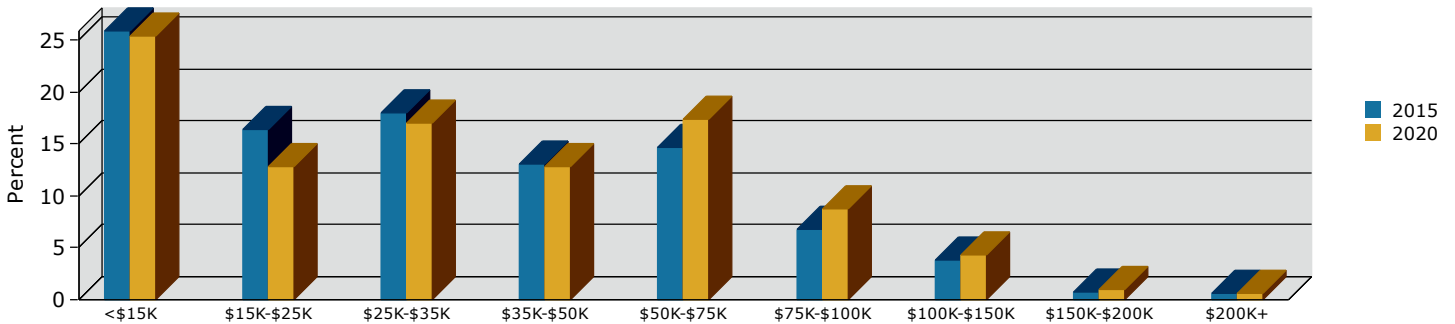

Geography: Place - Nashville City, GA

2015 Population by Race

2015 Population by Age

Households

2015 Home Value

2015-2020 Annual Growth Rate

Household Income

Source: U.S. Census Bureau, Census 2010 Summary File 1. Esri forecasts for 2015 and 2020.