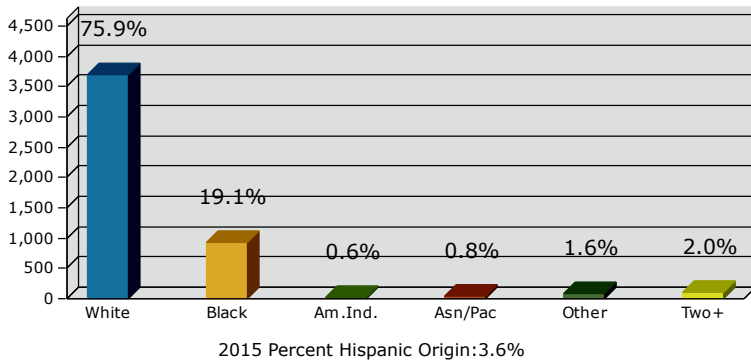

Geography: Place - Nashville City, GA

2015 Population by Race

2015 Population by Age

Households

2015 Home Value

2015-2020 Annual Growth Rate

Household Income

Source: U.S. Census Bureau, Census 2010 Summary File 1. Esri forecasts for 2015 and 2020.