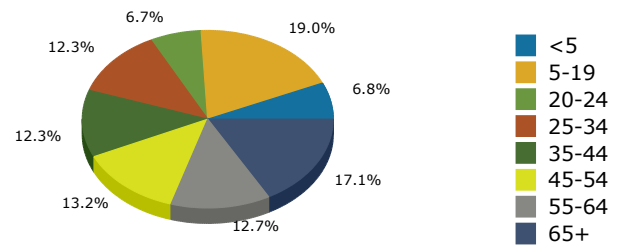

Geography: Place - Nashville City, GA

2015 Population by Race

2015 Population by Age

Households

2015 Home Value

2015-2020 Annual Growth Rate

Household Income

Source: U.S. Census Bureau, Census 2010 Summary File 1. Esri forecasts for 2015 and 2020.