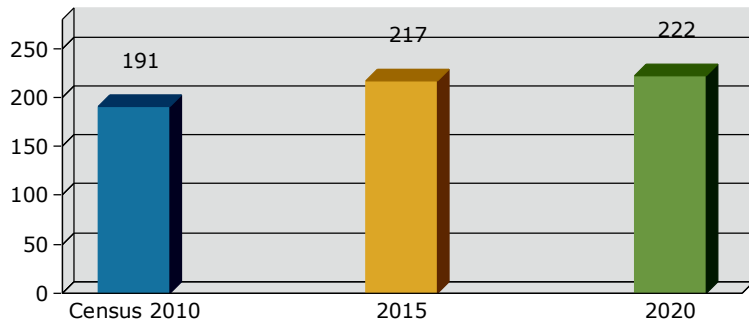

Geography: Place - Sycamore City, GA

2015 Population by Race

2015 Population by Age

Households

2015 Home Value

2015-2020 Annual Growth Rate

Household Income