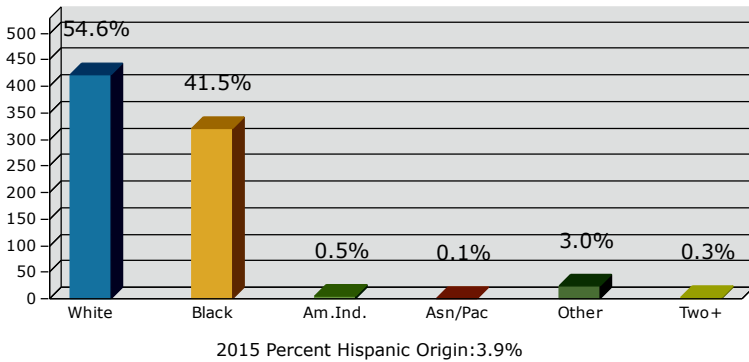

Geography: Place - Sycamore City, GA

2015 Population by Race

2015 Population by Age

Households

2015 Home Value

2015-2020 Annual Growth Rate

Household Income