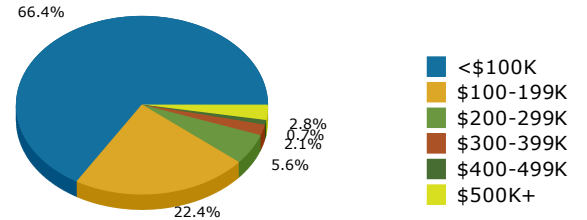

Geography: Place - Sycamore City, GA

2015 Population by Race

2015 Population by Age

Households

2015 Home Value

2015-2020 Annual Growth Rate

Household Income