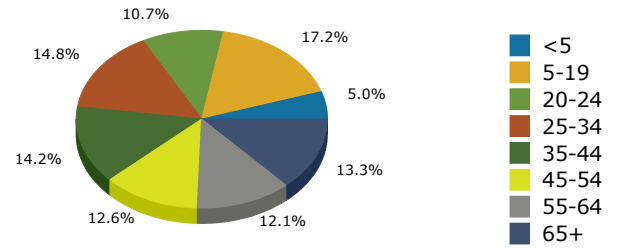

Geography: Place - Sycamore City, GA

2015 Population by Race

2015 Population by Age

Households

2015 Home Value

2015-2020 Annual Growth Rate

Household Income