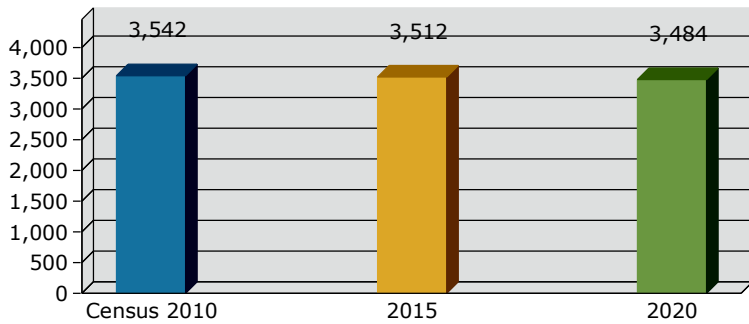

Geography: Place - Fitzgerald City, GA

2015 Population by Race

2015 Population by Age

Households

2015 Home Value

2015-2020 Annual Growth Rate

Household Income