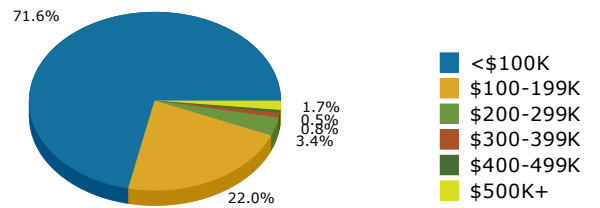

Geography: Place - Fitzgerald City, GA

2015 Population by Race

2015 Population by Age

Households

2015 Home Value

2015-2020 Annual Growth Rate

Household Income