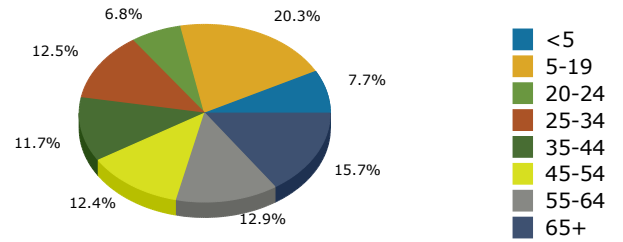

Geography: Place - Fitzgerald City, GA

2015 Population by Race

2015 Population by Age

Households

2015 Home Value

2015-2020 Annual Growth Rate

Household Income