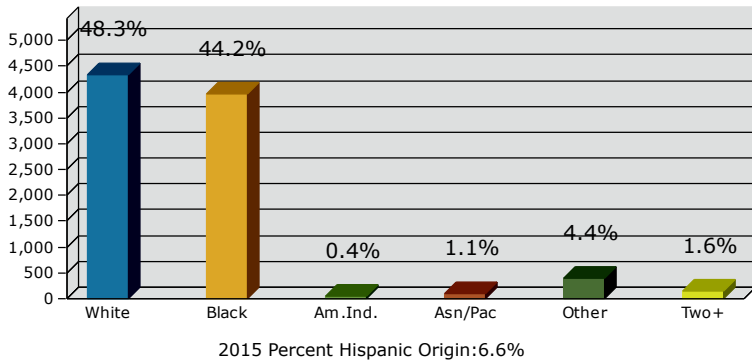

Geography: Place - Fitzgerald City, GA

2015 Population by Race

2015 Population by Age

Households

2015 Home Value

2015-2020 Annual Growth Rate

Household Income