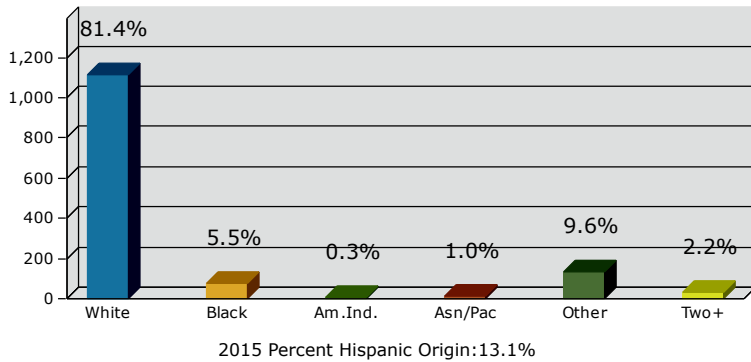

Enigma Town, GA Geography: Place

2015 Population by Race

2015 Population by Age

Households

2015 Home Value

2015-2020 Annual Growth Rate

Household Income