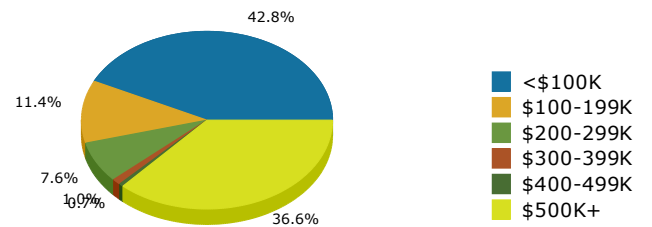

Enigma Town, GA Geography: Place

2015 Population by Race

2015 Population by Age

Households

2015 Home Value

2015-2020 Annual Growth Rate

Household Income