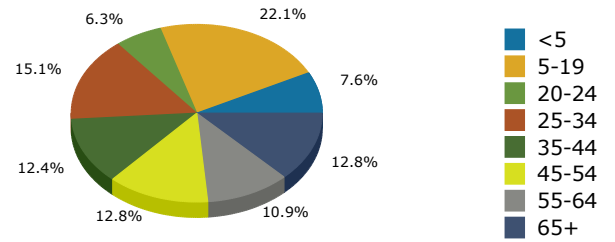

Enigma Town, GA Geography: Place

2015 Population by Race

2015 Population by Age

Households

2015 Home Value

2015-2020 Annual Growth Rate

Household Income