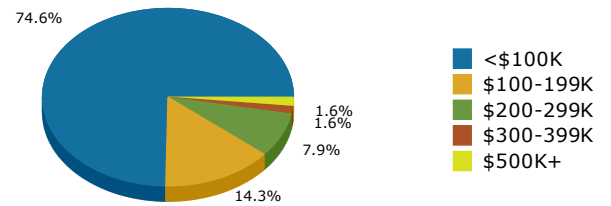

Geography: Place - Rebecca Town, GA

2015 Population by Race

2015 Population by Age

Households

2015 Home Value

2015-2020 Annual Growth Rate

Household Income

Source: U.S. Census Bureau, Census 2010 Summary File 1. Esri forecasts for 2015 and 2020.