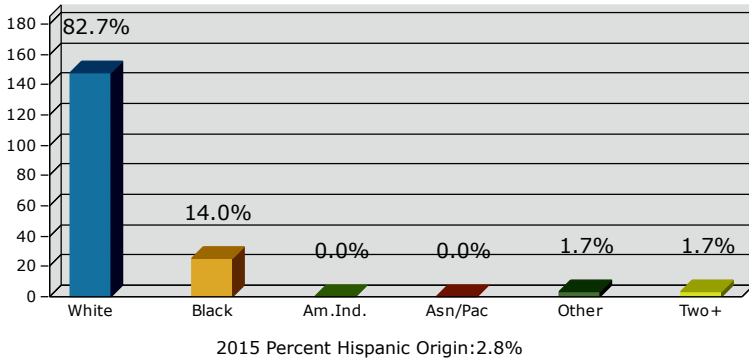

Geography: Place - Rebecca Town, GA

2015 Population by Race

2015 Population by Age

Households

2015 Home Value

2015-2020 Annual Growth Rate

Household Income

Source: U.S. Census Bureau, Census 2010 Summary File 1. Esri forecasts for 2015 and 2020.