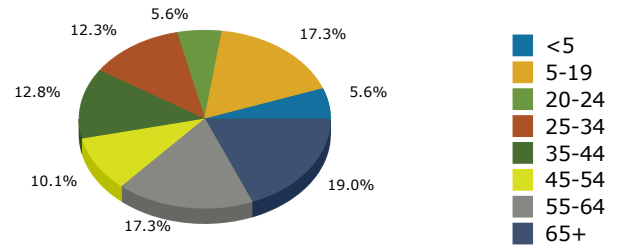

Geography: Place - Rebecca Town, GA

2015 Population by Race

2015 Population by Age

Households

2015 Home Value

2015-2020 Annual Growth Rate

Household Income

Source: U.S. Census Bureau, Census 2010 Summary File 1. Esri forecasts for 2015 and 2020.