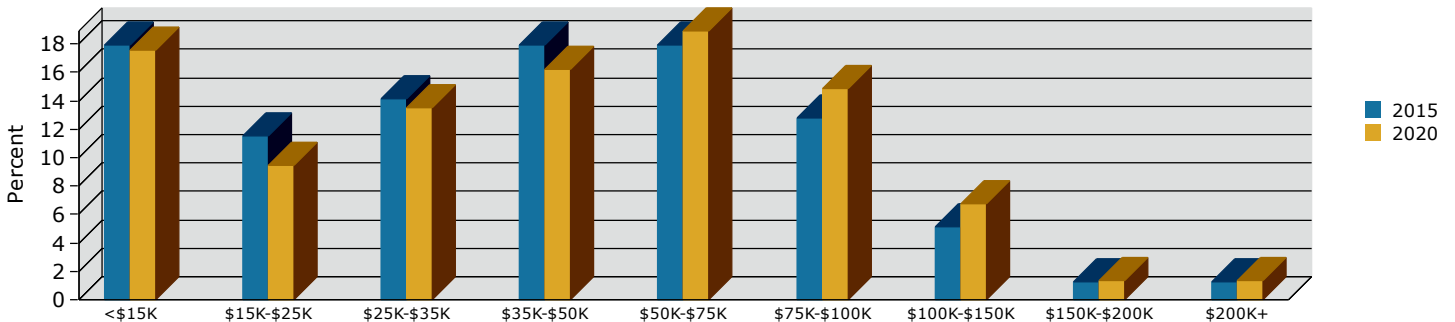

Geography: Place - Rebecca Town, GA

2015 Population by Race

2015 Population by Age

Households

2015 Home Value

2015-2020 Annual Growth Rate

Household Income

Source: U.S. Census Bureau, Census 2010 Summary File 1. Esri forecasts for 2015 and 2020.