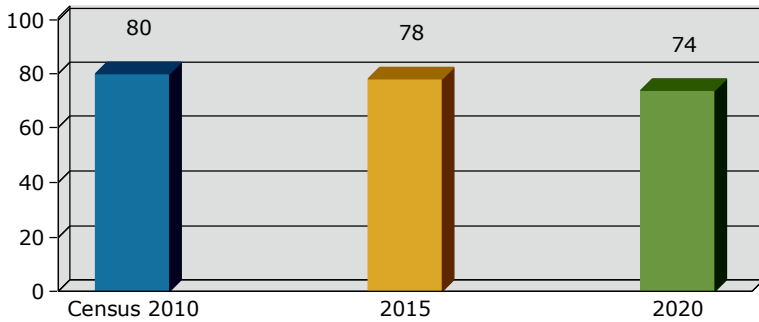

Geography: Place - Rebecca Town, GA

2015 Population by Race

2015 Population by Age

Households

2015 Home Value

2015-2020 Annual Growth Rate

Household Income

Source: U.S. Census Bureau, Census 2010 Summary File 1. Esri forecasts for 2015 and 2020.