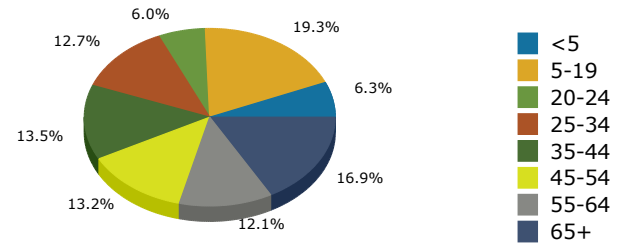

Geography: Place - Alapaha Town, GA

2015 Population by Race

2015 Population by Age

Households

2015 Home Value

2015-2020 Annual Growth Rate

Household Income