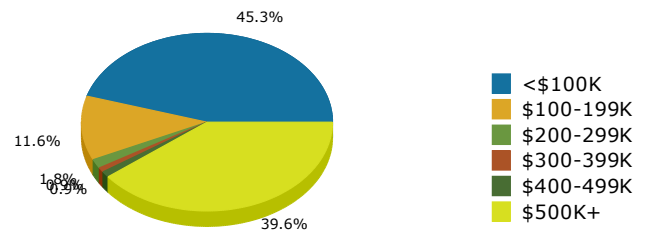

Geography: Place - Alapaha Town, GA

2015 Population by Race

2015 Population by Age

Households

2015 Home Value

2015-2020 Annual Growth Rate

Household Income