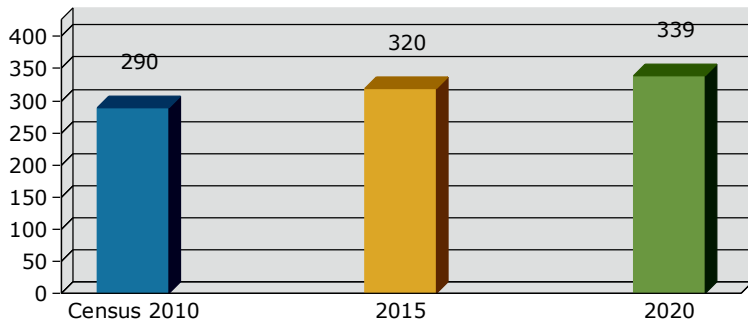

Geography: Place - Alapaha Town, GA

2015 Population by Race

2015 Population by Age

Households

2015 Home Value

2015-2020 Annual Growth Rate

Household Income