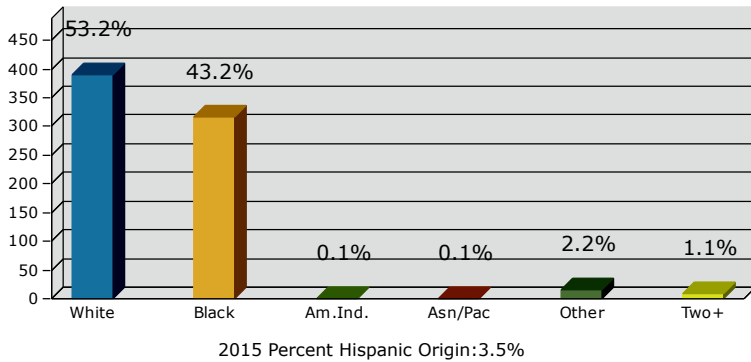

Geography: Place - Alapaha Town, GA

2015 Population by Race

2015 Population by Age

Households

2015 Home Value

2015-2020 Annual Growth Rate

Household Income