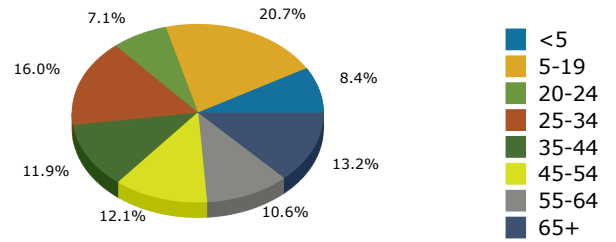

# Geography: Place - Lakeland City, GA

2015 Population by Race

2015 Population by Age

Households

2015 Home Value

2015-2020 Annual Growth Rate

Household Income