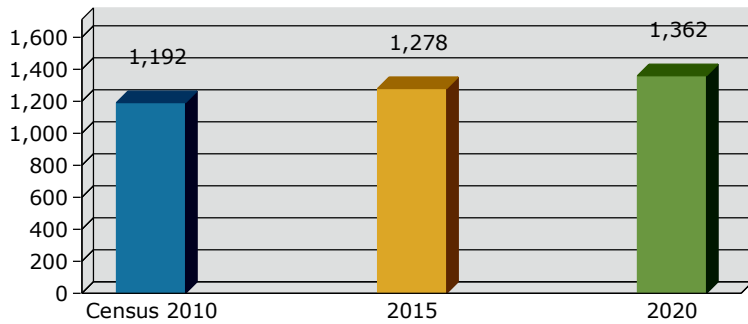

# Geography: Place - Lakeland City, GA

2015 Population by Race

2015 Population by Age

Households

2015 Home Value

2015-2020 Annual Growth Rate

Household Income