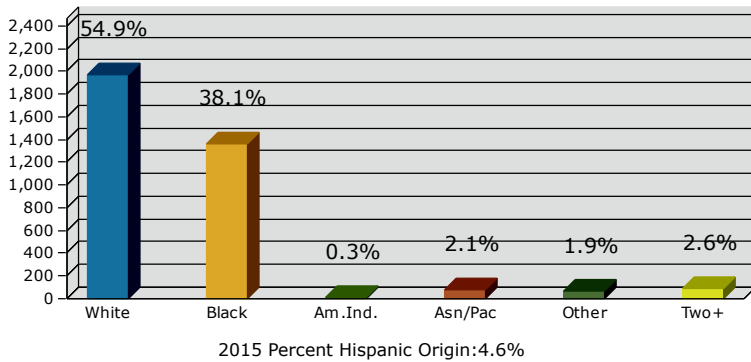

# Geography: Place - Lakeland City, GA

2015 Population by Race

2015 Population by Age

Households

2015 Home Value

2015-2020 Annual Growth Rate

Household Income