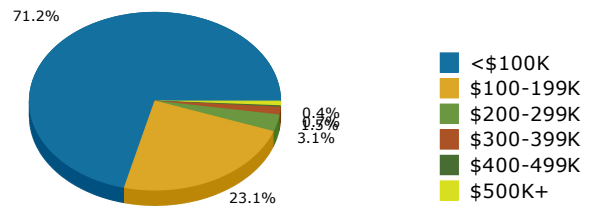

# Geography: Place - Lakeland City, GA

2015 Population by Race

2015 Population by Age

Households

2015 Home Value

2015-2020 Annual Growth Rate

Household Income