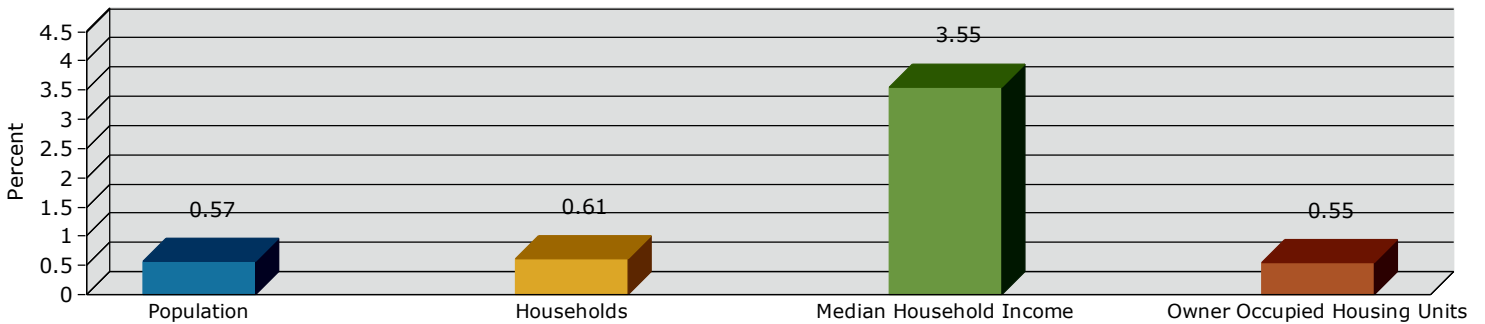

Geography: Place - Douglas City, GA

2015 Population by Race

2015 Population by Age

Households

2015 Home Value

2015-2020 Annual Growth Rate

Household Income