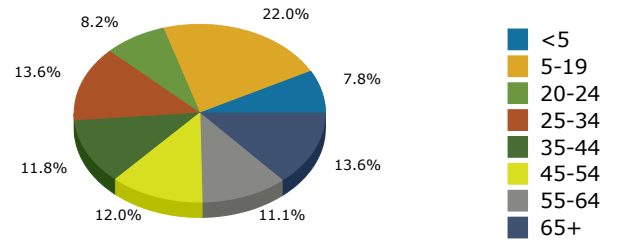

Geography: Place - Douglas City, GA

2015 Population by Race

2015 Population by Age

Households

2015 Home Value

2015-2020 Annual Growth Rate

Household Income