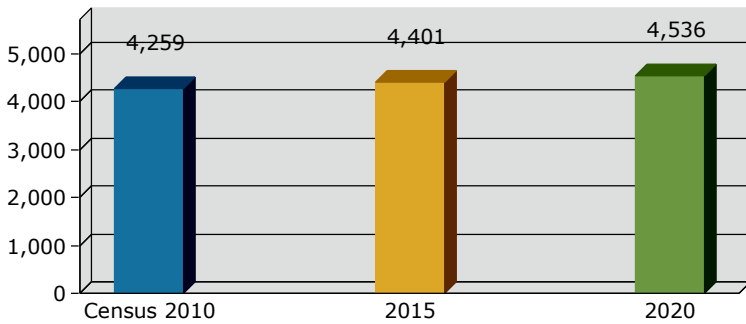

Geography: Place - Douglas City, GA

2015 Population by Race

2015 Population by Age

Households

2015 Home Value

2015-2020 Annual Growth Rate

Household Income