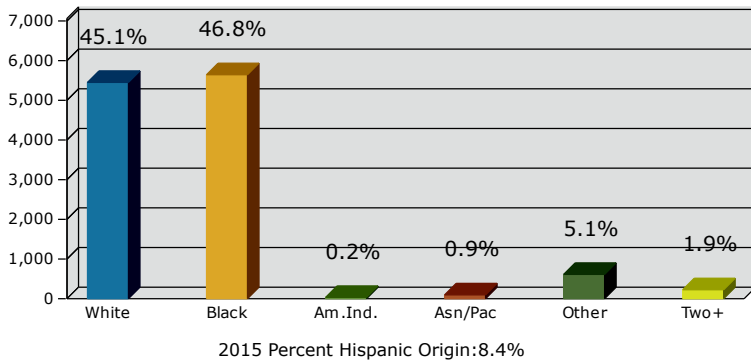

Geography: Place - Douglas City, GA

2015 Population by Race

2015 Population by Age

Households

2015 Home Value

2015-2020 Annual Growth Rate

Household Income