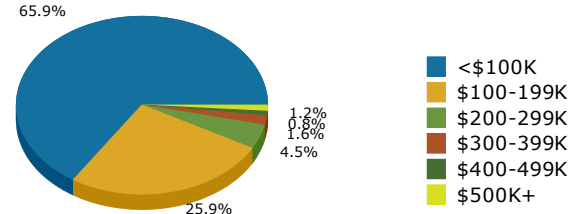

Geography: Place - Douglas City, GA

2015 Population by Race

2015 Population by Age

Households

2015 Home Value

2015-2020 Annual Growth Rate

Household Income