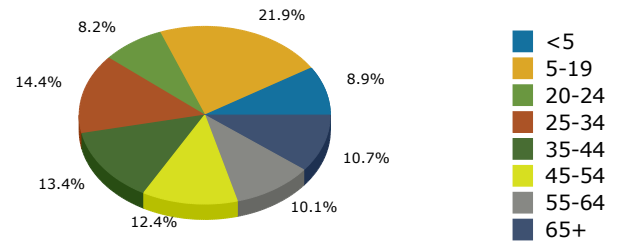

Geography: Place - Pearson City, GA

2015 Population by Race

2015 Population by Age

Households

2015 Home Value

2015-2020 Annual Growth Rate

Household Income

Source: U.S. Census Bureau, Census 2010 Summary File 1. Esri forecasts for 2015 and 2020.