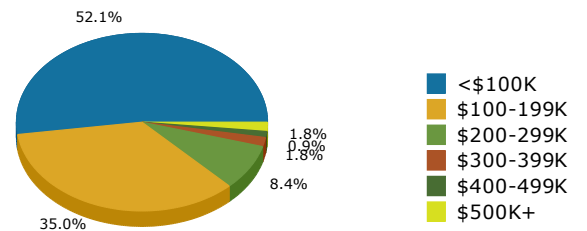

Geography: Place - Pearson City, GA

2015 Population by Race

2015 Population by Age

Households

2015 Home Value

2015-2020 Annual Growth Rate

Household Income

Source: U.S. Census Bureau, Census 2010 Summary File 1. Esri forecasts for 2015 and 2020.