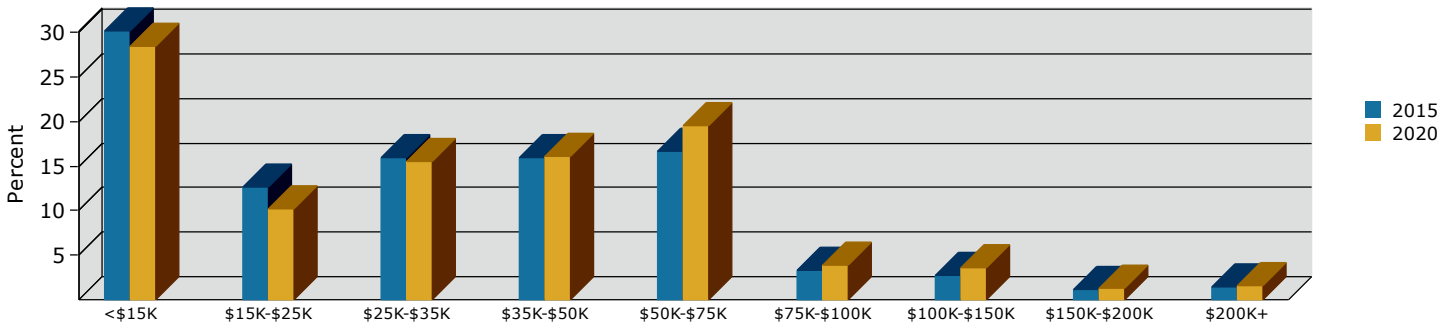

Geography: Place - Pearson City, GA

2015 Population by Race

2015 Population by Age

Households

2015 Home Value

2015-2020 Annual Growth Rate

Household Income

Source: U.S. Census Bureau, Census 2010 Summary File 1. Esri forecasts for 2015 and 2020.