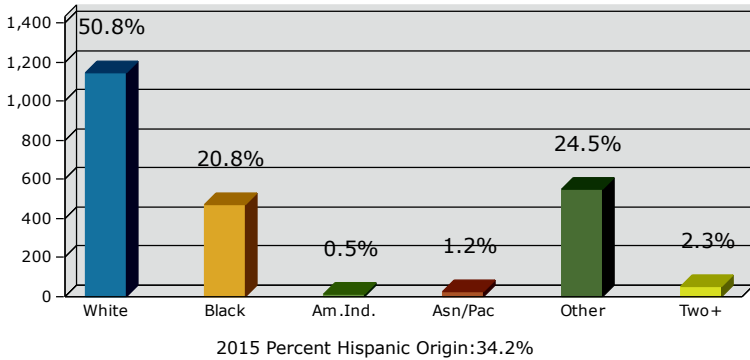

Geography: Place - Pearson City, GA

2015 Population by Race

2015 Population by Age

Households

2015 Home Value

2015-2020 Annual Growth Rate

Household Income

Source: U.S. Census Bureau, Census 2010 Summary File 1. Esri forecasts for 2015 and 2020.