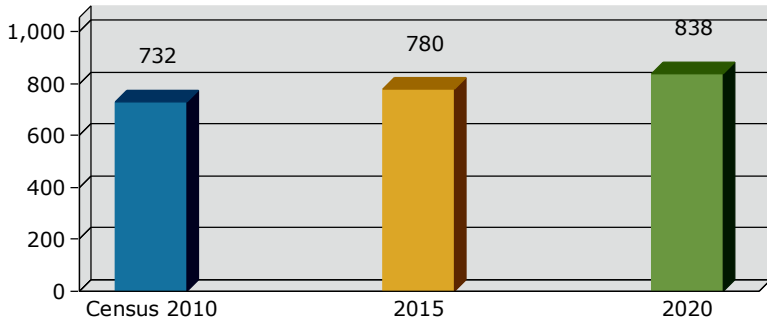

Geography: Place - Pearson City, GA

2015 Population by Race

2015 Population by Age

Households

2015 Home Value

2015-2020 Annual Growth Rate

Household Income

Source: U.S. Census Bureau, Census 2010 Summary File 1. Esri forecasts for 2015 and 2020.