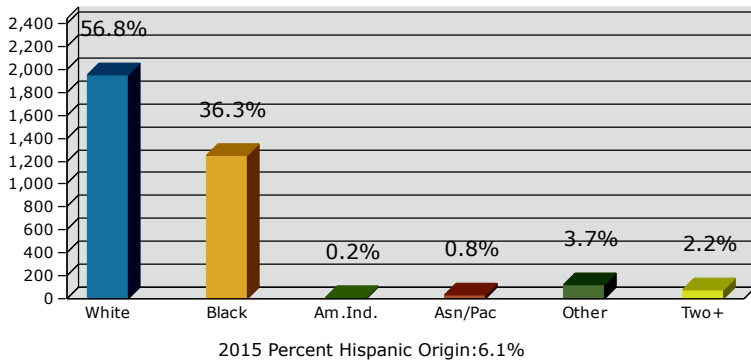

Geography: Place - Alma City, GA

2015 Population by Race

2015 Population by Age

Households

2015 Home Value

2015-2020 Annual Growth Rate

Household Income