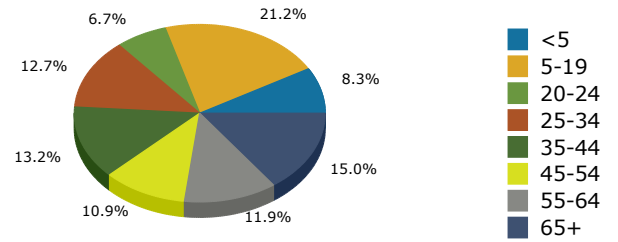

Geography: Place - Alma City, GA

2015 Population by Race

2015 Population by Age

Households

2015 Home Value

2015-2020 Annual Growth Rate

Household Income