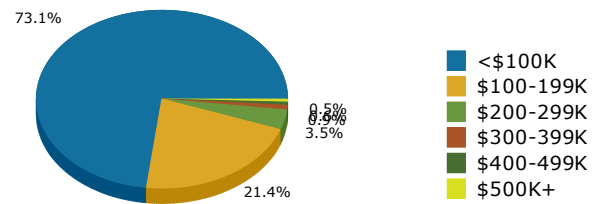

Geography: Place - Alma City, GA

2015 Population by Race

2015 Population by Age

Households

2015 Home Value

2015-2020 Annual Growth Rate

Household Income