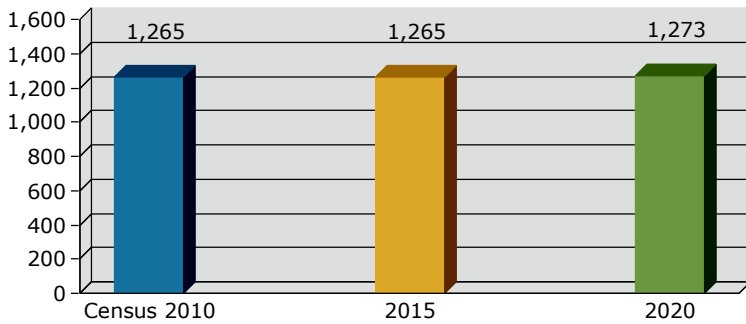

Geography: Place - Alma City, GA

2015 Population by Race

2015 Population by Age

Households

2015 Home Value

2015-2020 Annual Growth Rate

Household Income