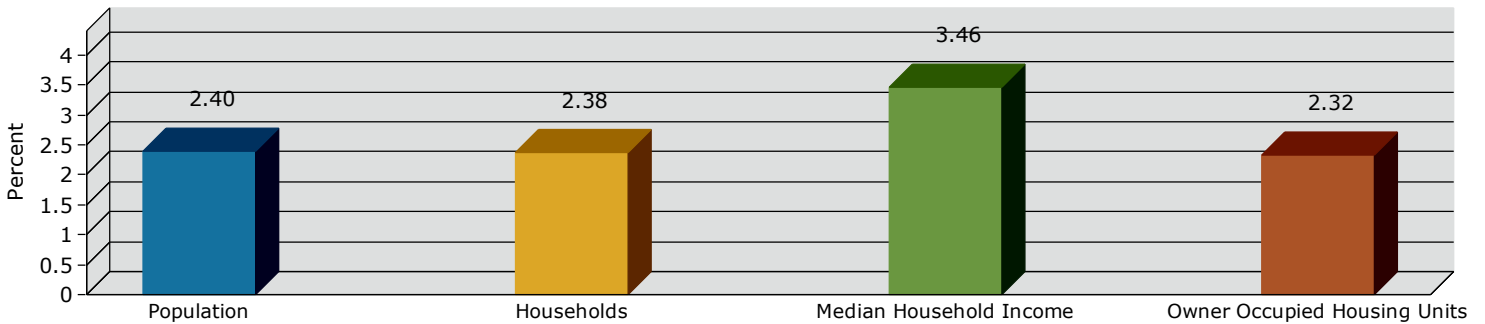

Geography: Place - Willacoochee City, GA

2015 Population by Race

2015 Population by Age

Households

2015 Home Value

2015-2020 Annual Growth Rate

Household Income