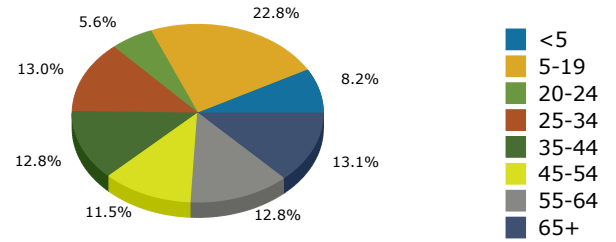

Geography: Place - Willacoochee City, GA

2015 Population by Race

2015 Population by Age

Households

2015 Home Value

2015-2020 Annual Growth Rate

Household Income