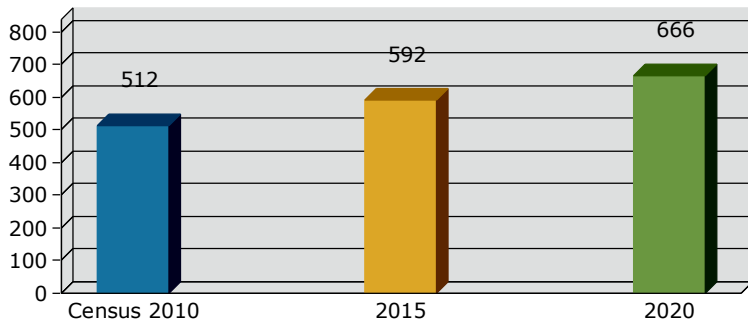

Geography: Place - Willacoochee City, GA

2015 Population by Race

2015 Population by Age

Households

2015 Home Value

2015-2020 Annual Growth Rate

Household Income