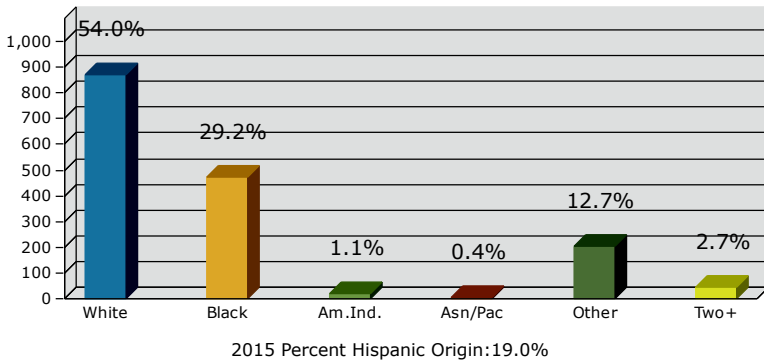

Geography: Place - Willacoochee City, GA

2015 Population by Race

2015 Population by Age

Households

2015 Home Value

2015-2020 Annual Growth Rate

Household Income