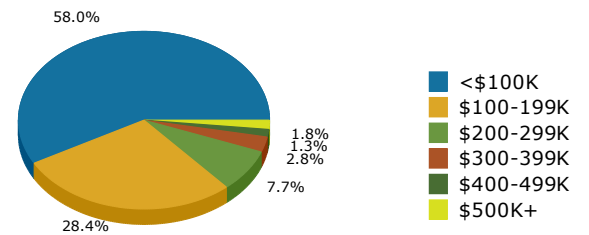

Geography: Place - Willacoochee City, GA

2015 Population by Race

2015 Population by Age

Households

2015 Home Value

2015-2020 Annual Growth Rate

Household Income