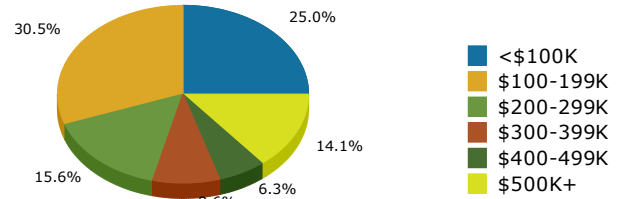

Geography: Place - Barwick City, GA

2015 Population by Race

2015 Population by Age

Households

2015 Home Value

2015-2020 Annual Growth Rate

Household Income

Source: U.S. Census Bureau, Census 2010 Summary File 1. Esri forecasts for 2015 and 2020.