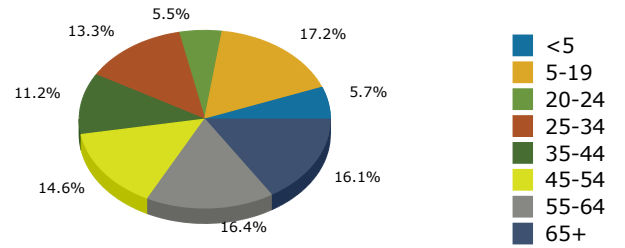

Geography: Place - Barwick City, GA

2015 Population by Race

2015 Population by Age

Households

2015 Home Value

2015-2020 Annual Growth Rate

Household Income

Source: U.S. Census Bureau, Census 2010 Summary File 1. Esri forecasts for 2015 and 2020.