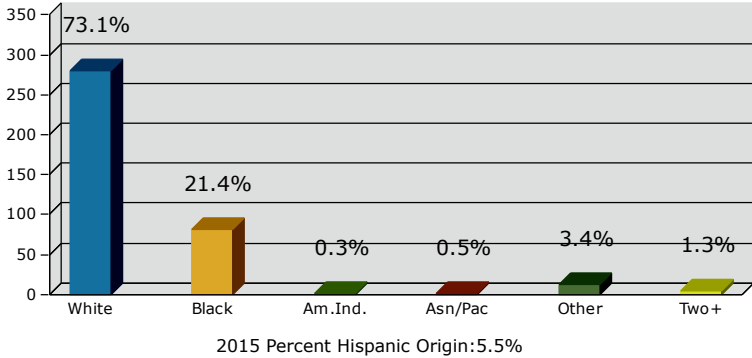

Geography: Place - Barwick City, GA

2015 Population by Race

2015 Population by Age

Households

2015 Home Value

2015-2020 Annual Growth Rate

Household Income

Source: U.S. Census Bureau, Census 2010 Summary File 1. Esri forecasts for 2015 and 2020.