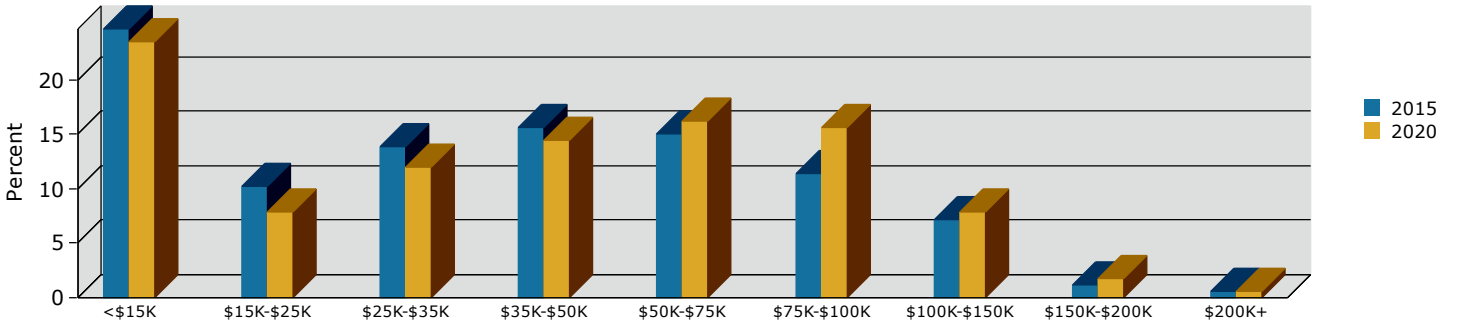

Geography: Place - Barwick City, GA

2015 Population by Race

2015 Population by Age

Households

2015 Home Value

2015-2020 Annual Growth Rate

Household Income

Source: U.S. Census Bureau, Census 2010 Summary File 1. Esri forecasts for 2015 and 2020.