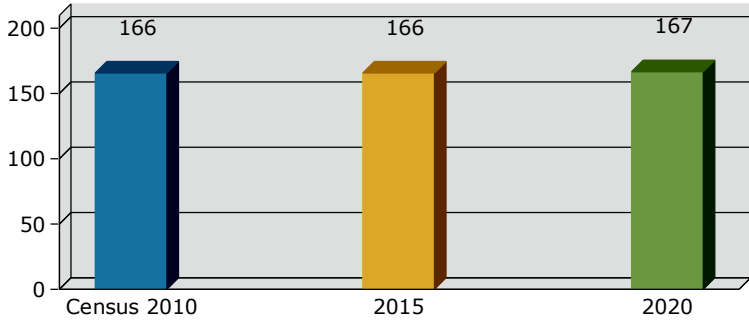

Geography: Place - Barwick City, GA

2015 Population by Race

2015 Population by Age

Households

2015 Home Value

2015-2020 Annual Growth Rate

Household Income

Source: U.S. Census Bureau, Census 2010 Summary File 1. Esri forecasts for 2015 and 2020.