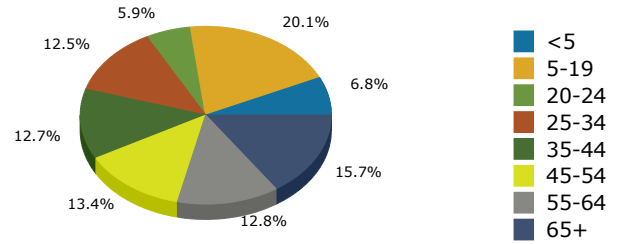

Geography: Place - Nahunta City, GA

2015 Population by Race

2015 Population by Age

Households

2015 Home Value

2015-2020 Annual Growth Rate

Household Income