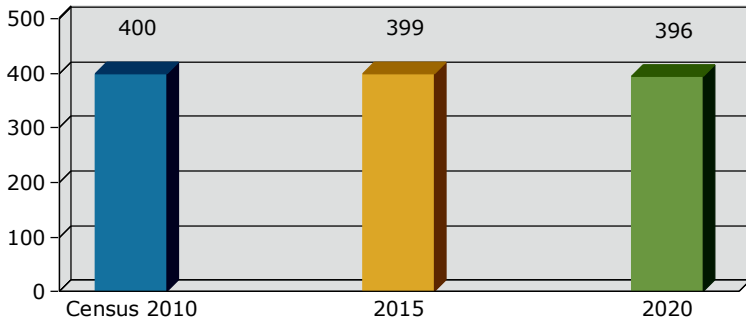

Geography: Place - Nahunta City, GA

2015 Population by Race

2015 Population by Age

Households

2015 Home Value

2015-2020 Annual Growth Rate

Household Income