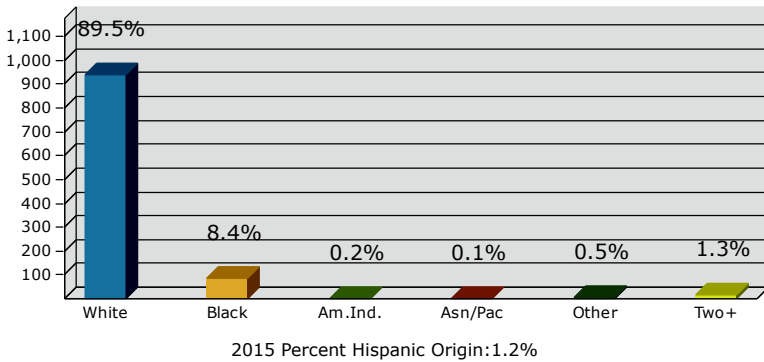

Geography: Place - Nahunta City, GA

2015 Population by Race

2015 Population by Age

Households

2015 Home Value

2015-2020 Annual Growth Rate

Household Income