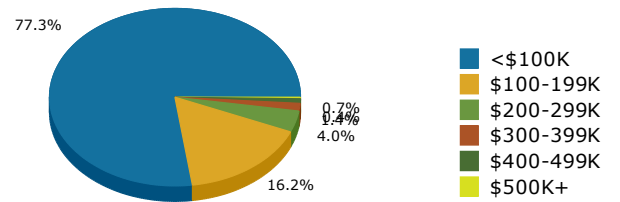

Geography: Place - Nahunta City, GA

2015 Population by Race

2015 Population by Age

Households

2015 Home Value

2015-2020 Annual Growth Rate

Household Income