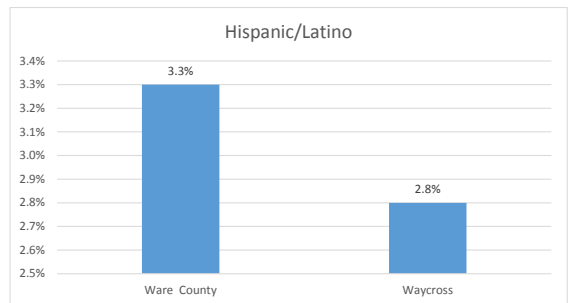

# Geography: County - Ware County, GA

2015 Population by Race

2015 Population by Age

Households

2015 Home Value

2015-2020 Annual Growth Rate

Household Income

The county has seen a higher percentage of population growth between 2000 and 2010 than the city.

The county and the city have a higher percentage of females than males.

The population of seniors is decreasing in the city while increasing in the county.

For adults over 25, educational attainment is slightly higher in the City of Waycross.