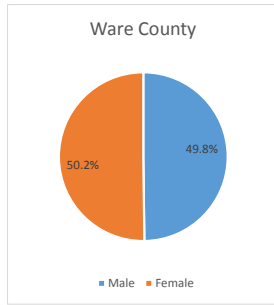

# Geography: County - Ware County, GA

2015 Population by Race

2015 Population by Age

Households

2015 Home Value

2015-2020 Annual Growth Rate

Household Income

The county has seen a higher percentage of population growth between 2000 and 2010 than the city.

The county and the city have a higher percentage of females than males.

The population of seniors is decreasing in the city while increasing in the county.

For adults over 25, educational attainment is slightly higher in the City of Waycross.