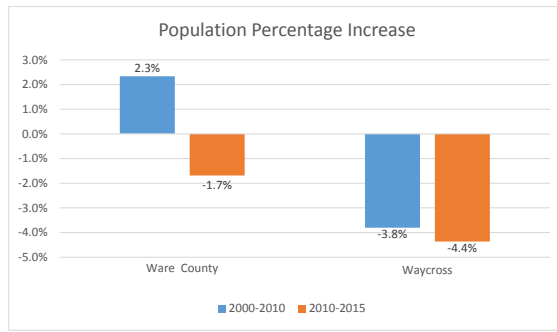

# Geography: County - Ware County, GA

2015 Population by Race

2015 Population by Age

Households

2015 Home Value

2015-2020 Annual Growth Rate

Household Income

The county has seen a higher percentage of population growth between 2000 and 2010 than the city.

The county and the city have a higher percentage of females than males.

The population of seniors is decreasing in the city while increasing in the county.

For adults over 25, educational attainment is slightly higher in the City of Waycross.