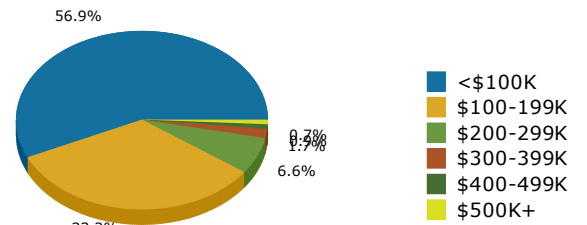

# Geography: County - Ware County, GA

2015 Population by Race

2015 Population by Age

Households

2015 Home Value

2015-2020 Annual Growth Rate

Household Income

The county has seen a higher percentage of population growth between 2000 and 2010 than the city.

The county and the city have a higher percentage of females than males.

The population of seniors is decreasing in the city while increasing in the county.

For adults over 25, educational attainment is slightly higher in the City of Waycross.