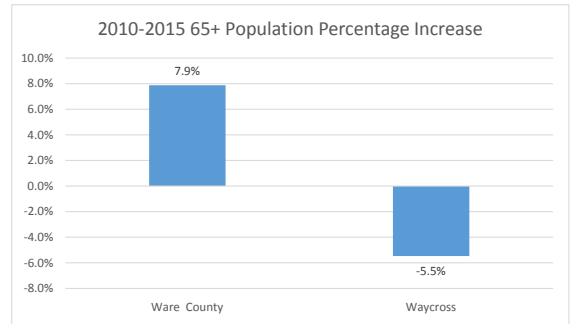

# Geography: County - Ware County, GA

2015 Population by Race

2015 Population by Age

Households

2015 Home Value

2015-2020 Annual Growth Rate

Household Income

The county has seen a higher percentage of population growth between 2000 and 2010 than the city.

The county and the city have a higher percentage of females than males.

The population of seniors is decreasing in the city while increasing in the county.

For adults over 25, educational attainment is slightly higher in the City of Waycross.