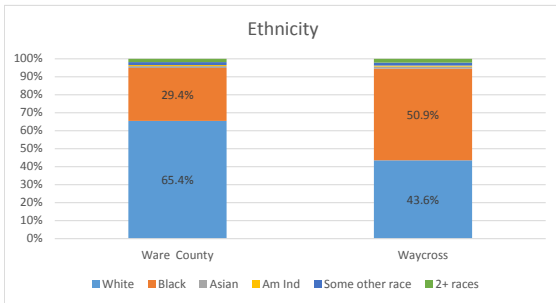

# Geography: County - Ware County, GA

2015 Population by Race

2015 Population by Age

Households

2015 Home Value

2015-2020 Annual Growth Rate

Household Income

The county has seen a higher percentage of population growth between 2000 and 2010 than the city.

The county and the city have a higher percentage of females than males.

The population of seniors is decreasing in the city while increasing in the county.

For adults over 25, educational attainment is slightly higher in the City of Waycross.