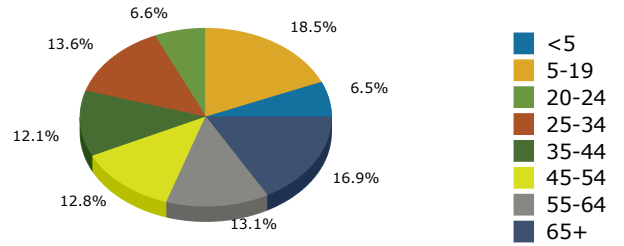

# Geography: County - Ware County, GA

2015 Population by Race

2015 Population by Age

Households

2015 Home Value

2015-2020 Annual Growth Rate

Household Income

The county has seen a higher percentage of population growth between 2000 and 2010 than the city.

The county and the city have a higher percentage of females than males.

The population of seniors is decreasing in the city while increasing in the county.

For adults over 25, educational attainment is slightly higher in the City of Waycross.