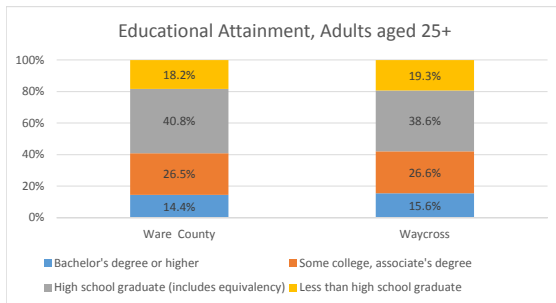

# Geography: County - Ware County, GA

2015 Population by Race

2015 Population by Age

Households

2015 Home Value

2015-2020 Annual Growth Rate

Household Income

The county has seen a higher percentage of population growth between 2000 and 2010 than the city.

The county and the city have a higher percentage of females than males.

The population of seniors is decreasing in the city while increasing in the county.

For adults over 25, educational attainment is slightly higher in the City of Waycross.