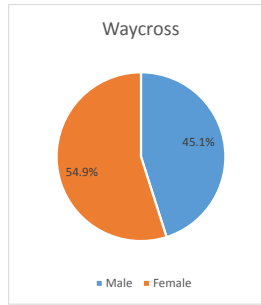

# Geography: County - Ware County, GA

2015 Population by Race

2015 Population by Age

Households

2015 Home Value

2015-2020 Annual Growth Rate

Household Income

The county has seen a higher percentage of population growth between 2000 and 2010 than the city.

The county and the city have a higher percentage of females than males.

The population of seniors is decreasing in the city while increasing in the county.

For adults over 25, educational attainment is slightly higher in the City of Waycross.