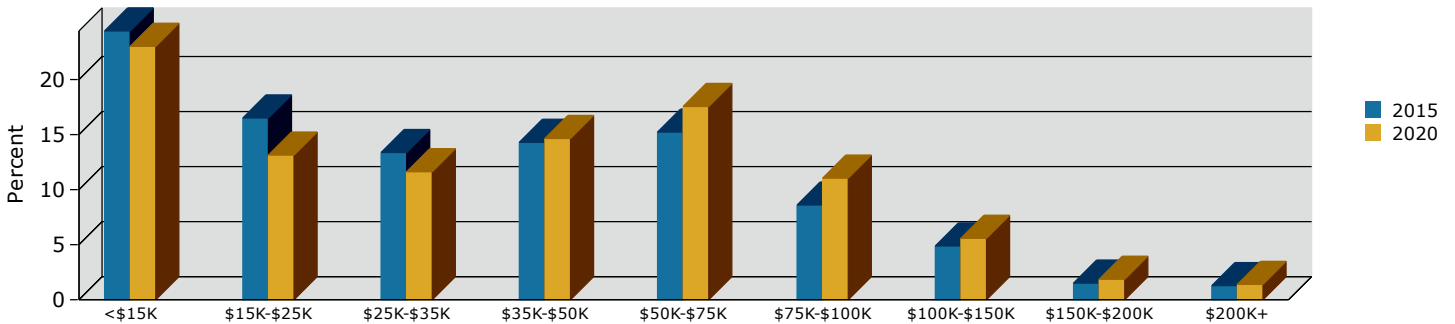

# Geography: County - Ware County, GA

2015 Population by Race

2015 Population by Age

Households

2015 Home Value

2015-2020 Annual Growth Rate

Household Income

The county has seen a higher percentage of population growth between 2000 and 2010 than the city.

The county and the city have a higher percentage of females than males.

The population of seniors is decreasing in the city while increasing in the county.

For adults over 25, educational attainment is slightly higher in the City of Waycross.