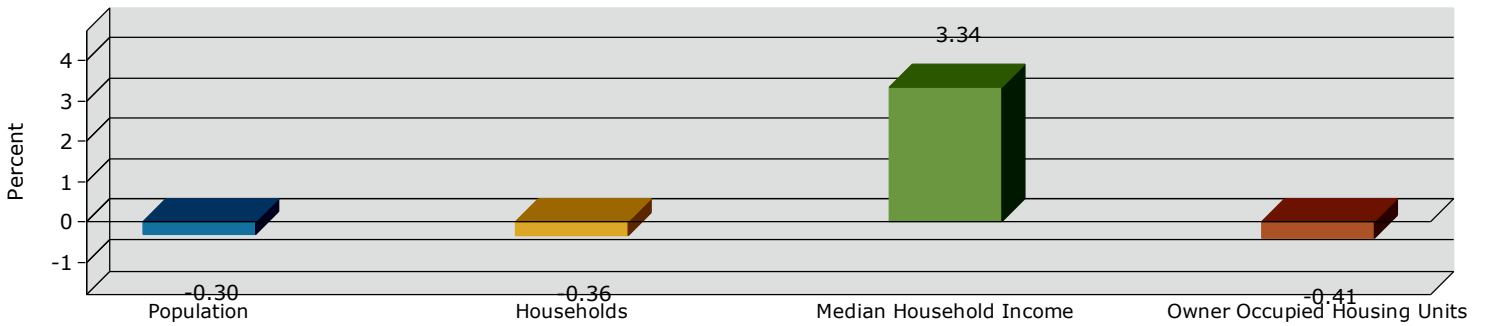

# Geography: County - Ware County, GA

2015 Population by Race

2015 Population by Age

Households

2015 Home Value

2015-2020 Annual Growth Rate

Household Income

The county has seen a higher percentage of population growth between 2000 and 2010 than the city.

The county and the city have a higher percentage of females than males.

The population of seniors is decreasing in the city while increasing in the county.

For adults over 25, educational attainment is slightly higher in the City of Waycross.