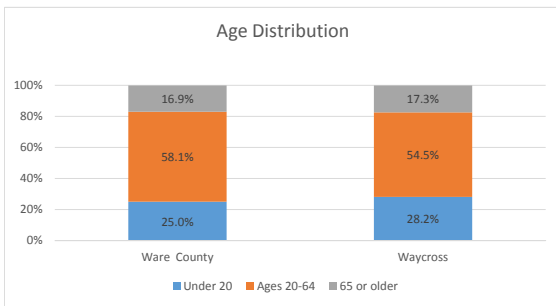

# Geography: County - Ware County, GA

2015 Population by Race

2015 Population by Age

Households

2015 Home Value

2015-2020 Annual Growth Rate

Household Income

The county has seen a higher percentage of population growth between 2000 and 2010 than the city.

The county and the city have a higher percentage of females than males.

The population of seniors is decreasing in the city while increasing in the county.

For adults over 25, educational attainment is slightly higher in the City of Waycross.