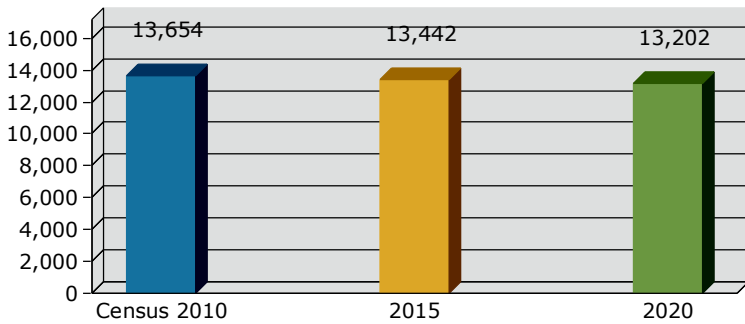

# Geography: County - Ware County, GA

2015 Population by Race

2015 Population by Age

Households

2015 Home Value

2015-2020 Annual Growth Rate

Household Income

The county has seen a higher percentage of population growth between 2000 and 2010 than the city.

The county and the city have a higher percentage of females than males.

The population of seniors is decreasing in the city while increasing in the county.

For adults over 25, educational attainment is slightly higher in the City of Waycross.