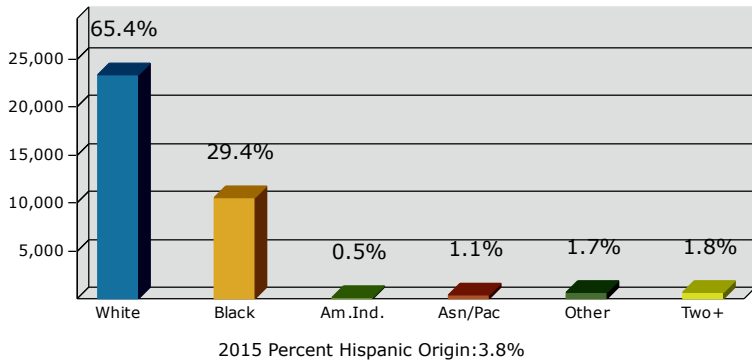

# Geography: County - Ware County, GA

2015 Population by Race

2015 Population by Age

Households

2015 Home Value

2015-2020 Annual Growth Rate

Household Income

The county has seen a higher percentage of population growth between 2000 and 2010 than the city.

The county and the city have a higher percentage of females than males.

The population of seniors is decreasing in the city while increasing in the county.

For adults over 25, educational attainment is slightly higher in the City of Waycross.