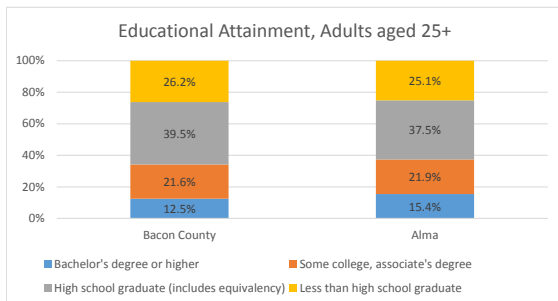

Geography: County - Bacon County, GA

2015 Population by Race

2015 Population by Age

Households

2015 Home Value

2015-2020 Annual Growth Rate

Household Income

Both the City of Alma and the County lost population between 2010 and 2015 after gaining population the previous decade.

Alma and the county both have more females than males.

The population of seniors is increasing throughout the City and the County.

For adults over 25, educational attainment is slightly higher in the City of Alma.