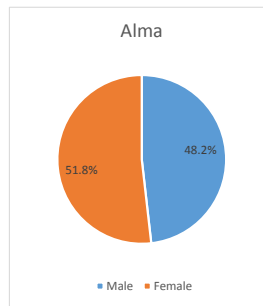

Geography: County - Bacon County, GA

2015 Population by Race

2015 Population by Age

Households

2015 Home Value

2015-2020 Annual Growth Rate

Household Income

Both the City of Alma and the County lost population between 2010 and 2015 after gaining population the previous decade.

Alma and the county both have more females than males.

The population of seniors is increasing throughout the City and the County.

For adults over 25, educational attainment is slightly higher in the City of Alma.