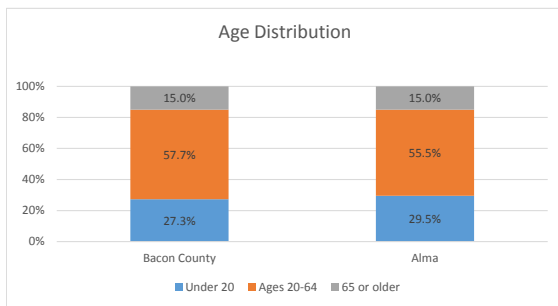

Geography: County - Bacon County, GA

2015 Population by Race

2015 Population by Age

Households

2015 Home Value

2015-2020 Annual Growth Rate

Household Income

Both the City of Alma and the County lost population between 2010 and 2015 after gaining population the previous decade.

Alma and the county both have more females than males.

The population of seniors is increasing throughout the City and the County.

For adults over 25, educational attainment is slightly higher in the City of Alma.