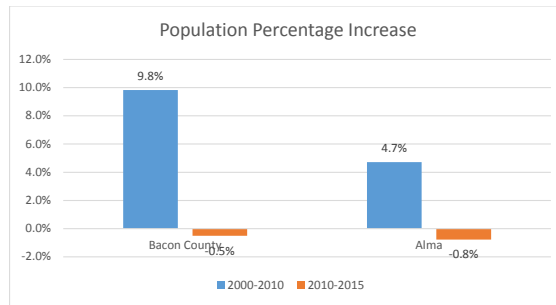

Geography: County - Bacon County, GA

2015 Population by Race

2015 Population by Age

Households

2015 Home Value

2015-2020 Annual Growth Rate

Household Income

Both the City of Alma and the County lost population between 2010 and 2015 after gaining population the previous decade.

Alma and the county both have more females than males.

The population of seniors is increasing throughout the City and the County.

For adults over 25, educational attainment is slightly higher in the City of Alma.