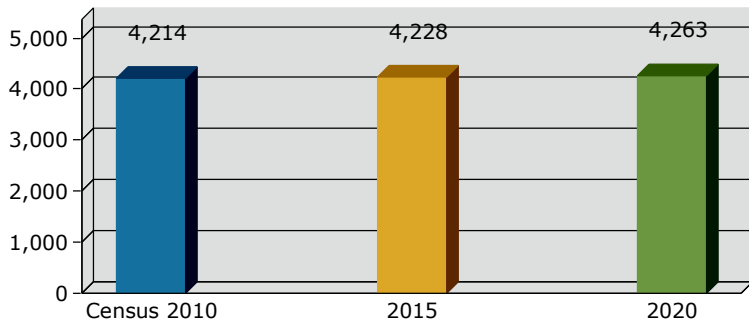

Geography: County - Bacon County, GA

2015 Population by Race

2015 Population by Age

Households

2015 Home Value

2015-2020 Annual Growth Rate

Household Income

Both the City of Alma and the County lost population between 2010 and 2015 after gaining population the previous decade.

Alma and the county both have more females than males.

The population of seniors is increasing throughout the City and the County.

For adults over 25, educational attainment is slightly higher in the City of Alma.