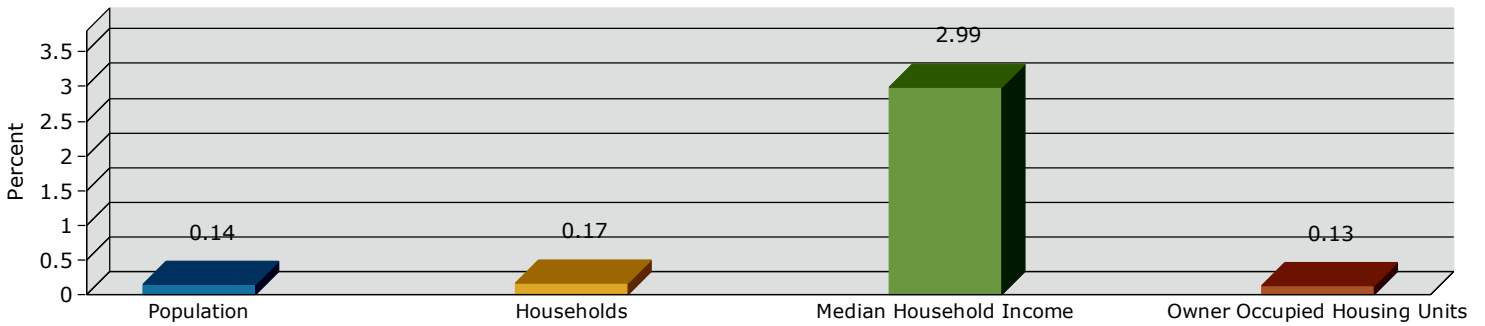

Geography: County - Bacon County, GA

2015 Population by Race

2015 Population by Age

Households

2015 Home Value

2015-2020 Annual Growth Rate

Household Income

Both the City of Alma and the County lost population between 2010 and 2015 after gaining population the previous decade.

Alma and the county both have more females than males.

The population of seniors is increasing throughout the City and the County.

For adults over 25, educational attainment is slightly higher in the City of Alma.