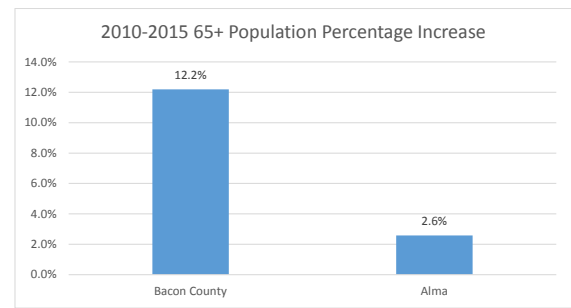

Geography: County - Bacon County, GA

2015 Population by Race

2015 Population by Age

Households

2015 Home Value

2015-2020 Annual Growth Rate

Household Income

Both the City of Alma and the County lost population between 2010 and 2015 after gaining population the previous decade.

Alma and the county both have more females than males.

The population of seniors is increasing throughout the City and the County.

For adults over 25, educational attainment is slightly higher in the City of Alma.