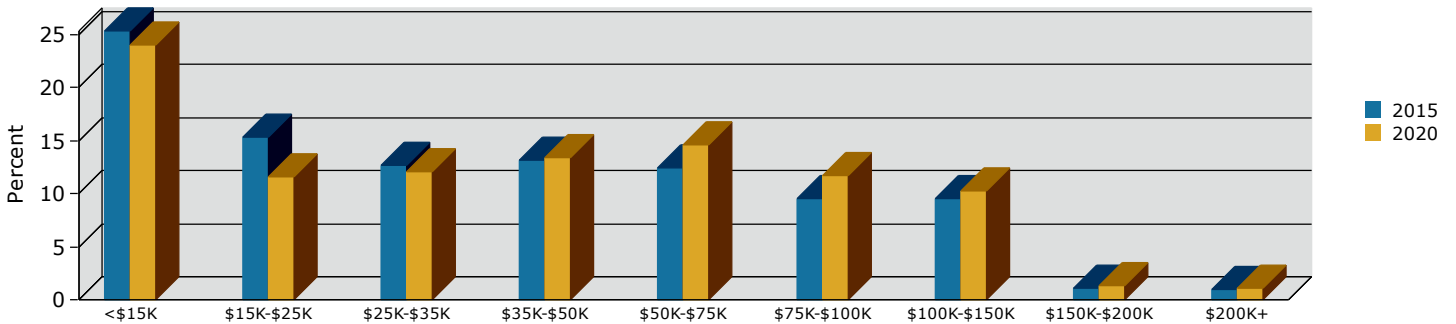

Geography: County - Bacon County, GA

2015 Population by Race

2015 Population by Age

Households

2015 Home Value

2015-2020 Annual Growth Rate

Household Income

Both the City of Alma and the County lost population between 2010 and 2015 after gaining population the previous decade.

Alma and the county both have more females than males.

The population of seniors is increasing throughout the City and the County.

For adults over 25, educational attainment is slightly higher in the City of Alma.