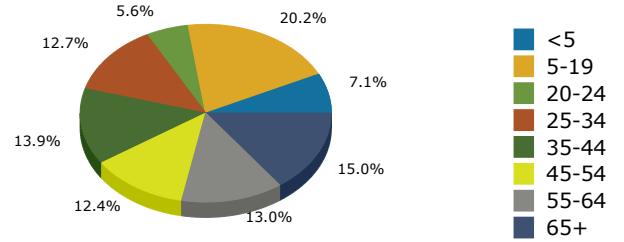

Geography: County - Bacon County, GA

2015 Population by Race

2015 Population by Age

Households

2015 Home Value

2015-2020 Annual Growth Rate

Household Income

Both the City of Alma and the County lost population between 2010 and 2015 after gaining population the previous decade.

Alma and the county both have more females than males.

The population of seniors is increasing throughout the City and the County.

For adults over 25, educational attainment is slightly higher in the City of Alma.