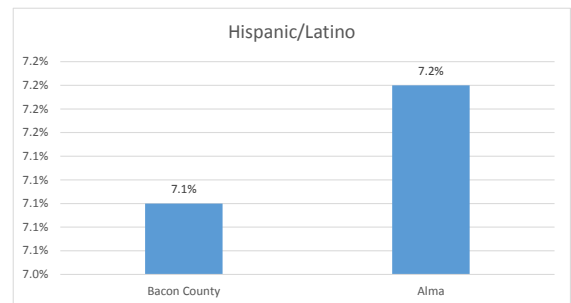

Geography: County - Bacon County, GA

2015 Population by Race

2015 Population by Age

Households

2015 Home Value

2015-2020 Annual Growth Rate

Household Income

Both the City of Alma and the County lost population between 2010 and 2015 after gaining population the previous decade.

Alma and the county both have more females than males.

The population of seniors is increasing throughout the City and the County.

For adults over 25, educational attainment is slightly higher in the City of Alma.