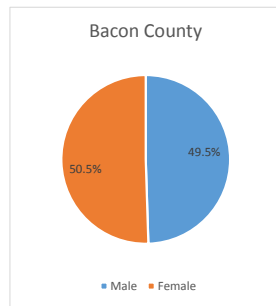

Geography: County - Bacon County, GA

2015 Population by Race

2015 Population by Age

Households

2015 Home Value

2015-2020 Annual Growth Rate

Household Income

Both the City of Alma and the County lost population between 2010 and 2015 after gaining population the previous decade.

Alma and the county both have more females than males.

The population of seniors is increasing throughout the City and the County.

For adults over 25, educational attainment is slightly higher in the City of Alma.