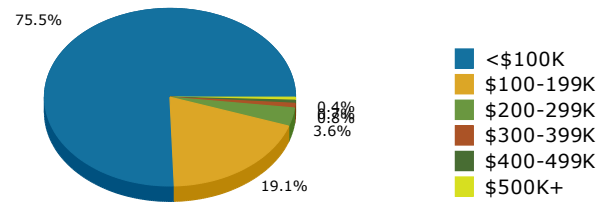

Geography: County - Bacon County, GA

2015 Population by Race

2015 Population by Age

Households

2015 Home Value

2015-2020 Annual Growth Rate

Household Income

Both the City of Alma and the County lost population between 2010 and 2015 after gaining population the previous decade.

Alma and the county both have more females than males.

The population of seniors is increasing throughout the City and the County.

For adults over 25, educational attainment is slightly higher in the City of Alma.