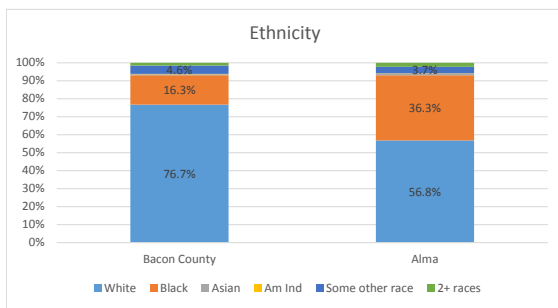

Geography: County - Bacon County, GA

2015 Population by Race

2015 Population by Age

Households

2015 Home Value

2015-2020 Annual Growth Rate

Household Income

Both the City of Alma and the County lost population between 2010 and 2015 after gaining population the previous decade.

Alma and the county both have more females than males.

The population of seniors is increasing throughout the City and the County.

For adults over 25, educational attainment is slightly higher in the City of Alma.