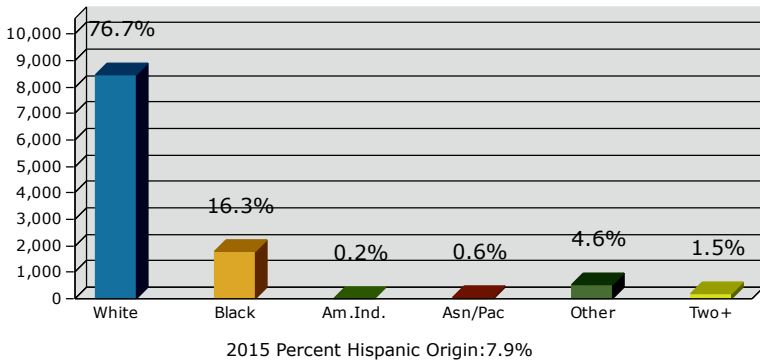

Geography: County - Bacon County, GA

2015 Population by Race

2015 Population by Age

Households

2015 Home Value

2015-2020 Annual Growth Rate

Household Income

Both the City of Alma and the County lost population between 2010 and 2015 after gaining population the previous decade.

Alma and the county both have more females than males.

The population of seniors is increasing throughout the City and the County.

For adults over 25, educational attainment is slightly higher in the City of Alma.