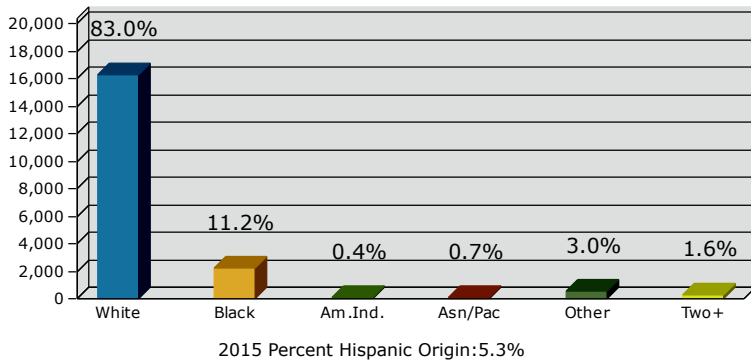

Geography: County - Berrien County, GA

2015 Population by Race

2015 Population by Age

Households

2015 Home Value

2015-2020 Annual Growth Rate

Household Income

Enigma has seen the highest percentage of population growth between 2000-2010.

Except for Enigma, the rest of the cities in Berrien County and the county have more females than males.

The population of seniors is increasing throughout all Cities and the County.

For adults over 25, educational attainment is highest in Ray City, this could be attributed to its proximity to Moody AFB.