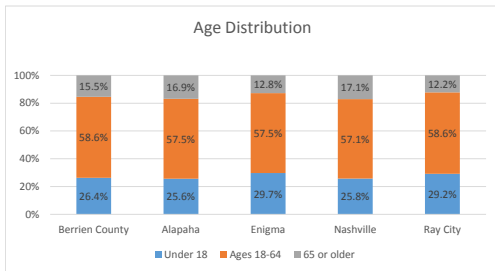

Geography: County - Berrien County, GA

2015 Population by Race

2015 Population by Age

Households

2015 Home Value

2015-2020 Annual Growth Rate

Household Income

Enigma has seen the highest percentage of population growth between 2000-2010.

Except for Enigma, the rest of the cities in Berrien County and the county have more females than males.

The population of seniors is increasing throughout all Cities and the County.

For adults over 25, educational attainment is highest in Ray City, this could be attributed to its proximity to Moody AFB.