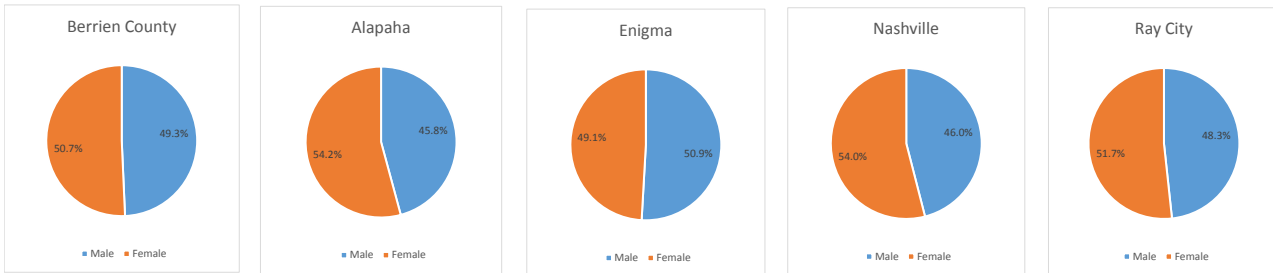

Geography: County - Berrien County, GA

2015 Population by Race

2015 Population by Age

Households

2015 Home Value

2015-2020 Annual Growth Rate

Household Income

Enigma has seen the highest percentage of population growth between 2000-2010.

Except for Enigma, the rest of the cities in Berrien County and the county have more females than males.

The population of seniors is increasing throughout all Cities and the County.

For adults over 25, educational attainment is highest in Ray City, this could be attributed to its proximity to Moody AFB.