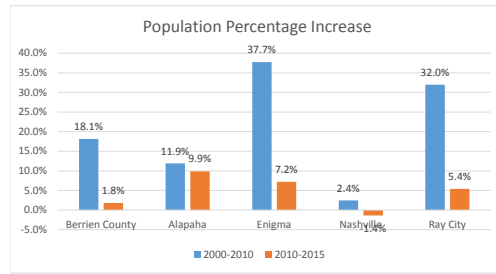

Geography: County - Berrien County, GA

2015 Population by Race

2015 Population by Age

Households

2015 Home Value

2015-2020 Annual Growth Rate

Household Income

Enigma has seen the highest percentage of population growth between 2000-2010.

Except for Enigma, the rest of the cities in Berrien County and the county have more females than males.

The population of seniors is increasing throughout all Cities and the County.

For adults over 25, educational attainment is highest in Ray City, this could be attributed to its proximity to Moody AFB.