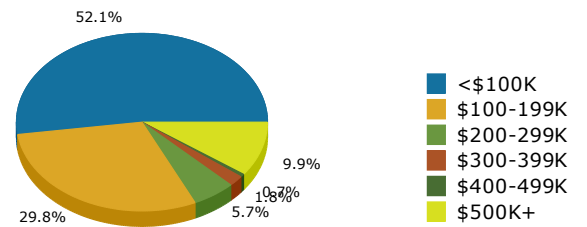

Geography: County - Berrien County, GA

2015 Population by Race

2015 Population by Age

Households

2015 Home Value

2015-2020 Annual Growth Rate

Household Income

Enigma has seen the highest percentage of population growth between 2000-2010.

Except for Enigma, the rest of the cities in Berrien County and the county have more females than males.

The population of seniors is increasing throughout all Cities and the County.

For adults over 25, educational attainment is highest in Ray City, this could be attributed to its proximity to Moody AFB.