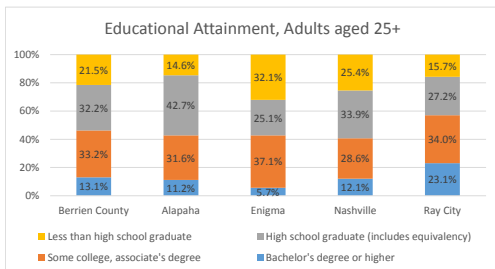

Geography: County - Berrien County, GA

2015 Population by Race

2015 Population by Age

Households

2015 Home Value

2015-2020 Annual Growth Rate

Household Income

Enigma has seen the highest percentage of population growth between 2000-2010.

Except for Enigma, the rest of the cities in Berrien County and the county have more females than males.

The population of seniors is increasing throughout all Cities and the County.

For adults over 25, educational attainment is highest in Ray City, this could be attributed to its proximity to Moody AFB.