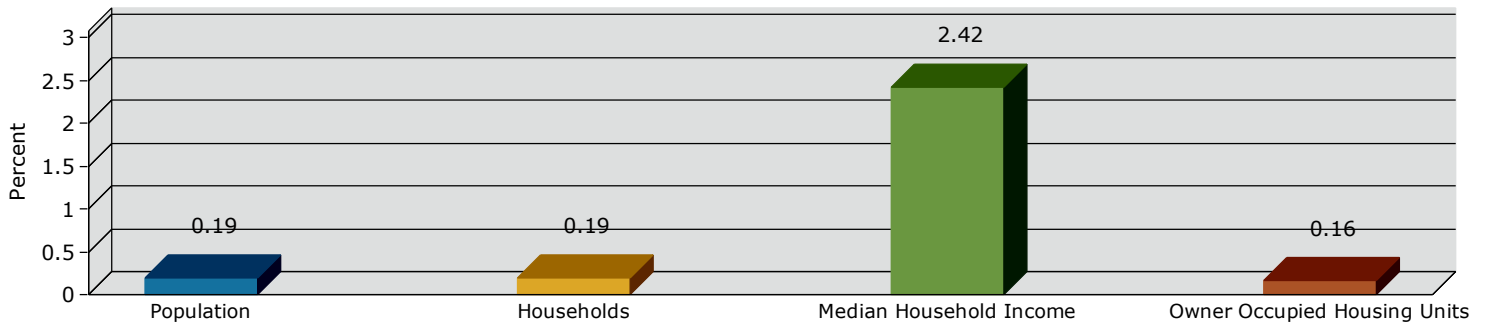

Geography: County - Berrien County, GA

2015 Population by Race

2015 Population by Age

Households

2015 Home Value

2015-2020 Annual Growth Rate

Household Income

Enigma has seen the highest percentage of population growth between 2000-2010.

Except for Enigma, the rest of the cities in Berrien County and the county have more females than males.

The population of seniors is increasing throughout all Cities and the County.

For adults over 25, educational attainment is highest in Ray City, this could be attributed to its proximity to Moody AFB.