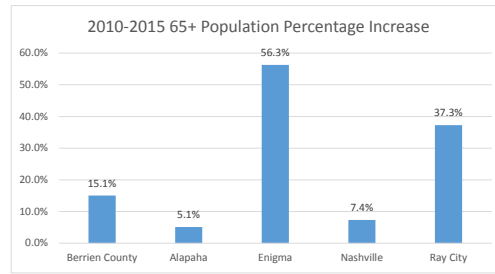

Geography: County - Berrien County, GA

2015 Population by Race

2015 Population by Age

Households

2015 Home Value

2015-2020 Annual Growth Rate

Household Income

Enigma has seen the highest percentage of population growth between 2000-2010.

Except for Enigma, the rest of the cities in Berrien County and the county have more females than males.

The population of seniors is increasing throughout all Cities and the County.

For adults over 25, educational attainment is highest in Ray City, this could be attributed to its proximity to Moody AFB.