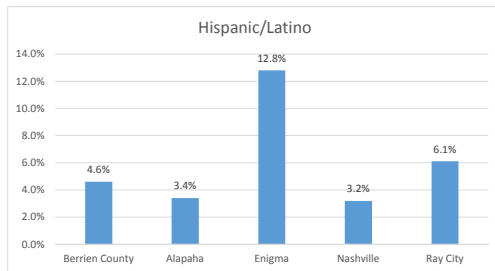

Geography: County - Berrien County, GA

2015 Population by Race

2015 Population by Age

Households

2015 Home Value

2015-2020 Annual Growth Rate

Household Income

Enigma has seen the highest percentage of population growth between 2000-2010.

Except for Enigma, the rest of the cities in Berrien County and the county have more females than males.

The population of seniors is increasing throughout all Cities and the County.

For adults over 25, educational attainment is highest in Ray City, this could be attributed to its proximity to Moody AFB.