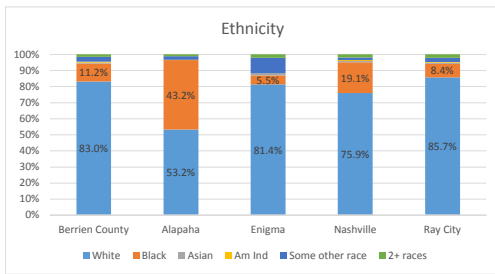

Geography: County - Berrien County, GA

2015 Population by Race

2015 Population by Age

Households

2015 Home Value

2015-2020 Annual Growth Rate

Household Income

Enigma has seen the highest percentage of population growth between 2000-2010.

Except for Enigma, the rest of the cities in Berrien County and the county have more females than males.

The population of seniors is increasing throughout all Cities and the County.

For adults over 25, educational attainment is highest in Ray City, this could be attributed to its proximity to Moody AFB.