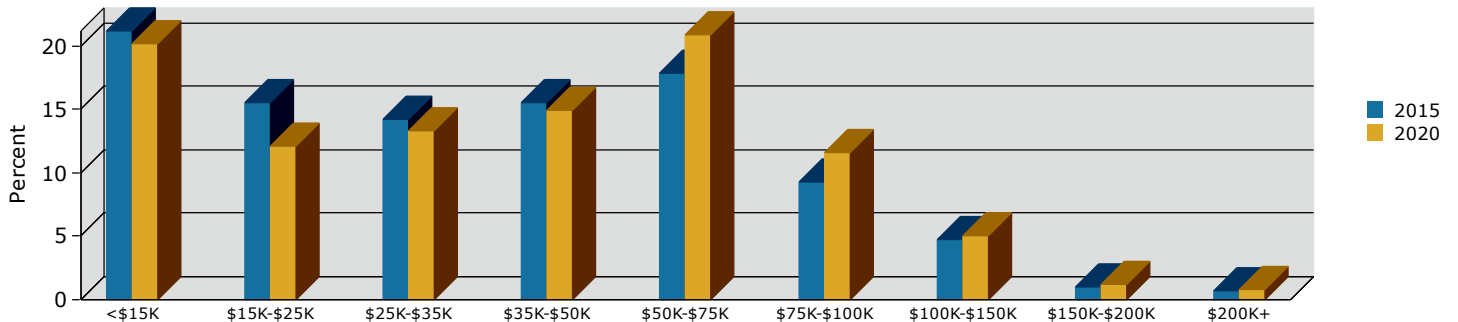

Geography: County - Berrien County, GA

2015 Population by Race

2015 Population by Age

Households

2015 Home Value

2015-2020 Annual Growth Rate

Household Income

Enigma has seen the highest percentage of population growth between 2000-2010.

Except for Enigma, the rest of the cities in Berrien County and the county have more females than males.

The population of seniors is increasing throughout all Cities and the County.

For adults over 25, educational attainment is highest in Ray City, this could be attributed to its proximity to Moody AFB.