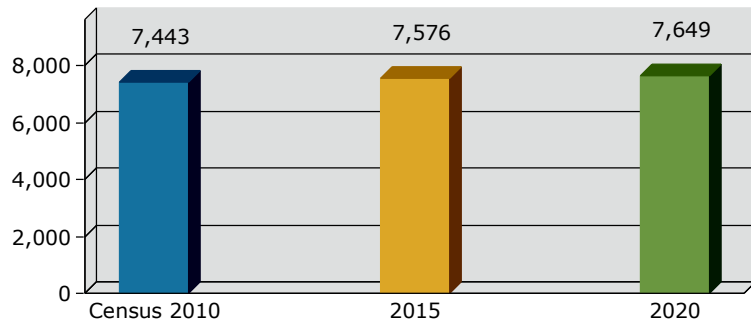

Geography: County - Berrien County, GA

2015 Population by Race

2015 Population by Age

Households

2015 Home Value

2015-2020 Annual Growth Rate

Household Income

Enigma has seen the highest percentage of population growth between 2000-2010.

Except for Enigma, the rest of the cities in Berrien County and the county have more females than males.

The population of seniors is increasing throughout all Cities and the County.

For adults over 25, educational attainment is highest in Ray City, this could be attributed to its proximity to Moody AFB.