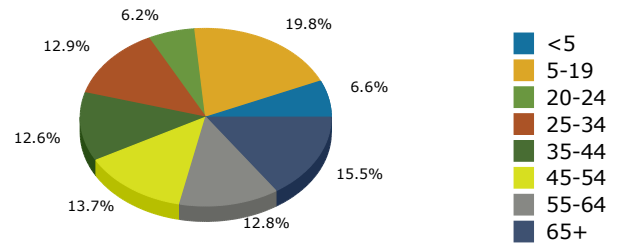

Geography: County - Berrien County, GA

2015 Population by Race

2015 Population by Age

Households

2015 Home Value

2015-2020 Annual Growth Rate

Household Income

Enigma has seen the highest percentage of population growth between 2000-2010.

Except for Enigma, the rest of the cities in Berrien County and the county have more females than males.

The population of seniors is increasing throughout all Cities and the County.

For adults over 25, educational attainment is highest in Ray City, this could be attributed to its proximity to Moody AFB.