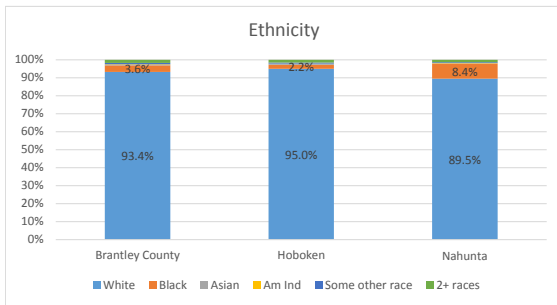

Geography: County - Brantley County, GA

2015 Population by Race

2015 Population by Age

Households

2015 Home Value

2015-2020 Annual Growth Rate

Household Income

Hoboken has seen the highest percentage of population growth between 2010 and 2015.

All cities and the county each have more females than males.

The population of seniors is increasing throughout all Cities and the County.