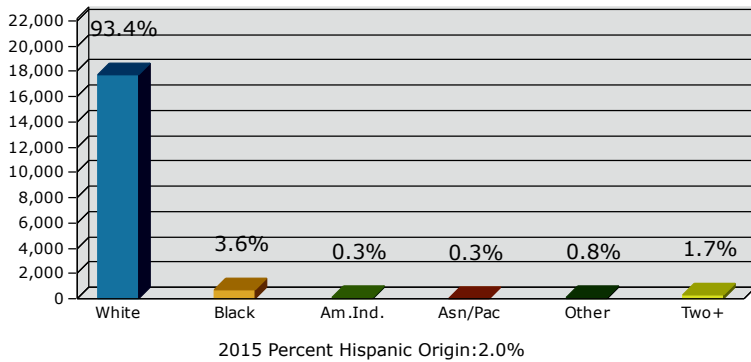

Geography: County - Brantley County, GA

2015 Population by Race

2015 Population by Age

Households

2015 Home Value

2015-2020 Annual Growth Rate

Household Income

Hoboken has seen the highest percentage of population growth between 2010 and 2015.

All cities and the county each have more females than males.

The population of seniors is increasing throughout all Cities and the County.