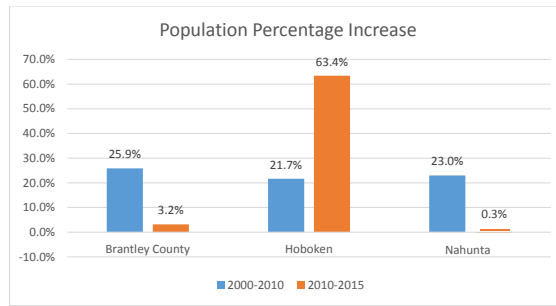

Geography: County - Brantley County, GA

2015 Population by Race

2015 Population by Age

Households

2015 Home Value

2015-2020 Annual Growth Rate

Household Income

Hoboken has seen the highest percentage of population growth between 2010 and 2015.

All cities and the county each have more females than males.

The population of seniors is increasing throughout all Cities and the County.