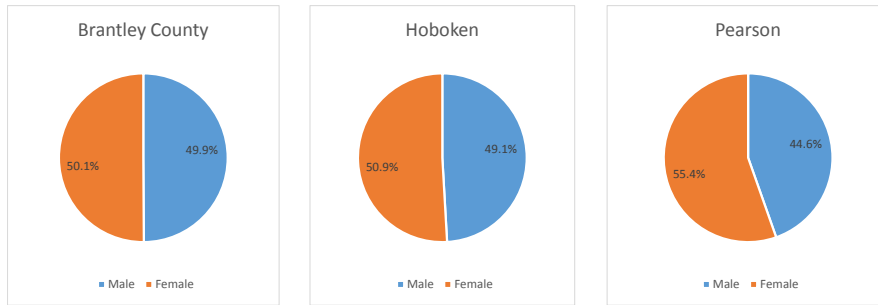

Geography: County - Brantley County, GA

2015 Population by Race

2015 Population by Age

Households

2015 Home Value

2015-2020 Annual Growth Rate

Household Income

Hoboken has seen the highest percentage of population growth between 2010 and 2015.

All cities and the county each have more females than males.

The population of seniors is increasing throughout all Cities and the County.