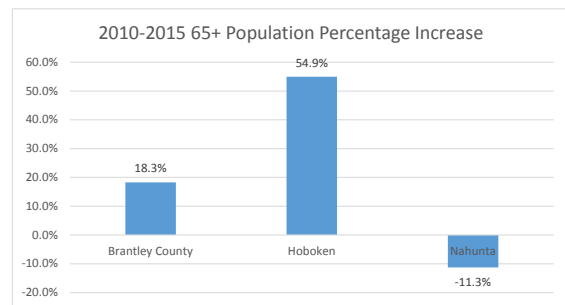

Geography: County - Brantley County, GA

2015 Population by Race

2015 Population by Age

Households

2015 Home Value

2015-2020 Annual Growth Rate

Household Income

Hoboken has seen the highest percentage of population growth between 2010 and 2015.

All cities and the county each have more females than males.

The population of seniors is increasing throughout all Cities and the County.