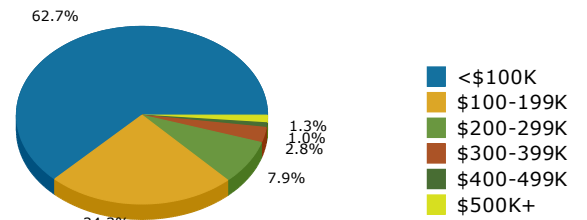

Geography: County - Brantley County, GA

2015 Population by Race

2015 Population by Age

Households

2015 Home Value

2015-2020 Annual Growth Rate

Household Income

Hoboken has seen the highest percentage of population growth between 2010 and 2015.

All cities and the county each have more females than males.

The population of seniors is increasing throughout all Cities and the County.