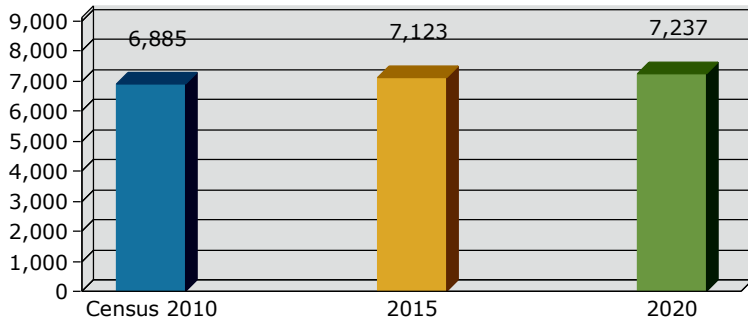

Geography: County - Brantley County, GA

2015 Population by Race

2015 Population by Age

Households

2015 Home Value

2015-2020 Annual Growth Rate

Household Income

Hoboken has seen the highest percentage of population growth between 2010 and 2015.

All cities and the county each have more females than males.

The population of seniors is increasing throughout all Cities and the County.