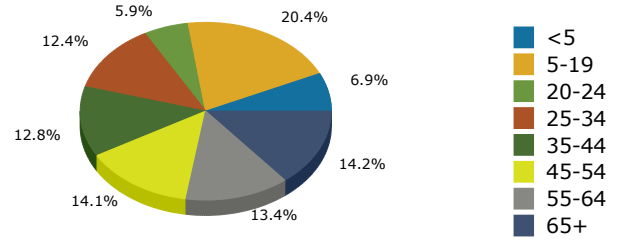

Geography: County - Brantley County, GA

2015 Population by Race

2015 Population by Age

Households

2015 Home Value

2015-2020 Annual Growth Rate

Household Income

Hoboken has seen the highest percentage of population growth between 2010 and 2015.

All cities and the county each have more females than males.

The population of seniors is increasing throughout all Cities and the County.