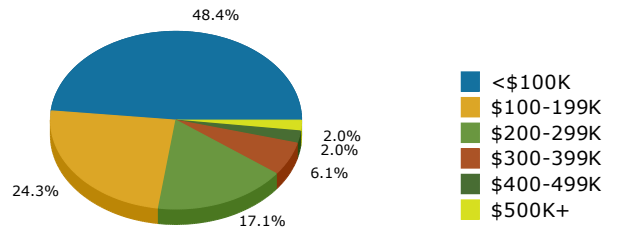

# Geography: Place - Broxton City, GA

2015 Population by Race

2015 Population by Age

Households

2015 Home Value

2015-2020 Annual Growth Rate

Household Income

Source: U.S. Census Bureau, Census 2010 Summary File 1. Esri forecasts for 2015 and 2020.