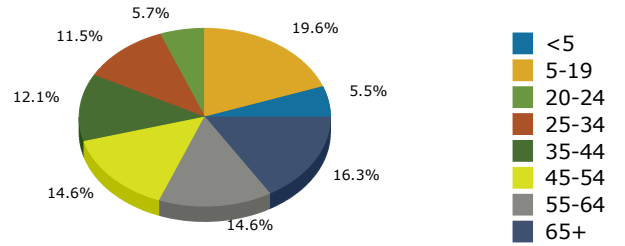

# Geography: Place - Broxton City, GA

2015 Population by Race

2015 Population by Age

Households

2015 Home Value

2015-2020 Annual Growth Rate

Household Income

Source: U.S. Census Bureau, Census 2010 Summary File 1. Esri forecasts for 2015 and 2020.