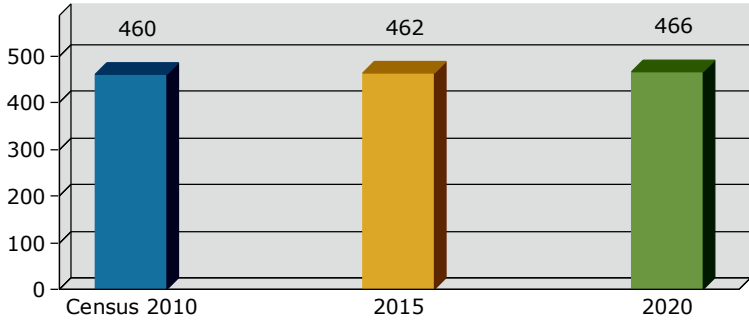

# Geography: Place - Broxton City, GA

2015 Population by Race

2015 Population by Age

Households

2015 Home Value

2015-2020 Annual Growth Rate

Household Income

Source: U.S. Census Bureau, Census 2010 Summary File 1. Esri forecasts for 2015 and 2020.