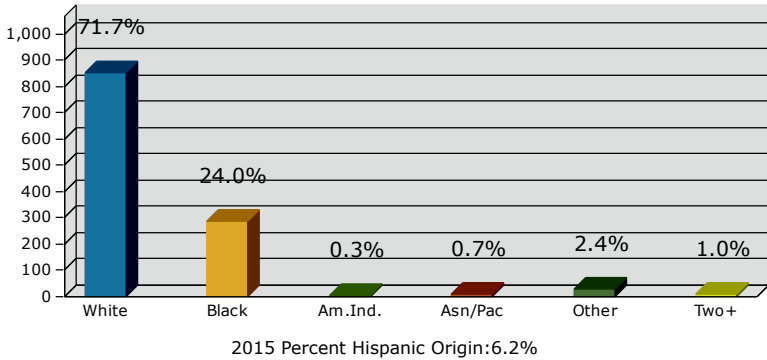

# Geography: Place - Broxton City, GA

2015 Population by Race

2015 Population by Age

Households

2015 Home Value

2015-2020 Annual Growth Rate

Household Income

Source: U.S. Census Bureau, Census 2010 Summary File 1. Esri forecasts for 2015 and 2020.