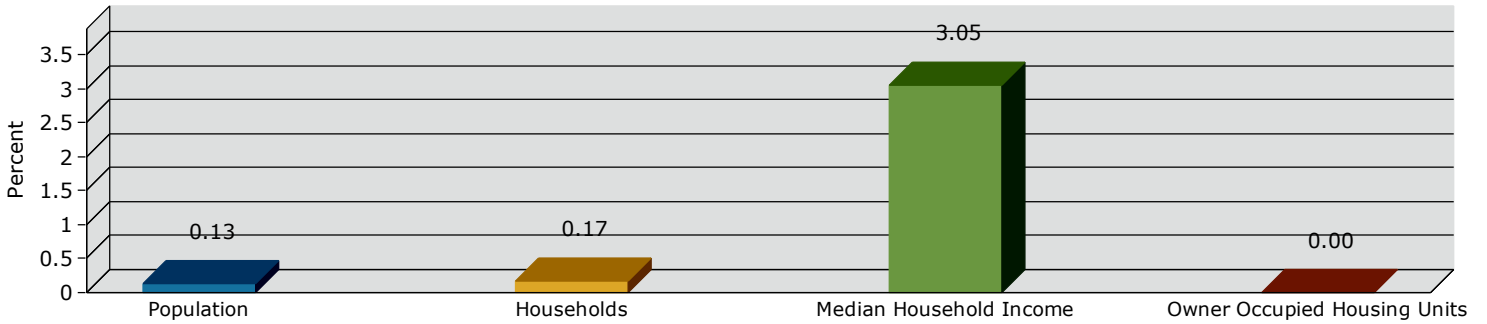

# Geography: Place - Broxton City, GA

2015 Population by Race

2015 Population by Age

Households

2015 Home Value

2015-2020 Annual Growth Rate

Household Income

Source: U.S. Census Bureau, Census 2010 Summary File 1. Esri forecasts for 2015 and 2020.