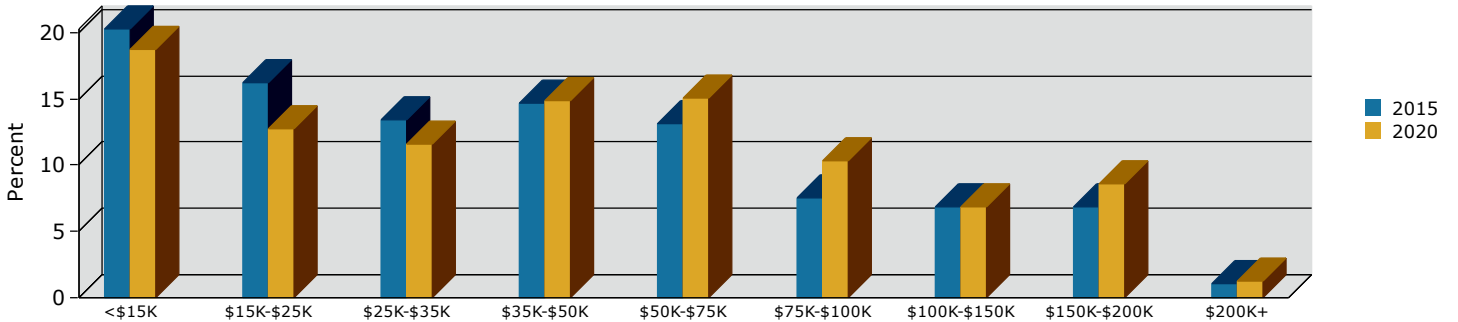

# Geography: Place - Broxton City, GA

2015 Population by Race

2015 Population by Age

Households

2015 Home Value

2015-2020 Annual Growth Rate

Household Income

Source: U.S. Census Bureau, Census 2010 Summary File 1. Esri forecasts for 2015 and 2020.