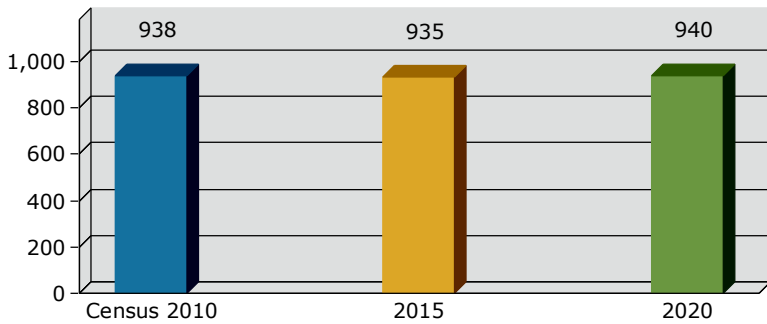

# Geography: Place - Homerville City, GA

2015 Population by Race

2015 Population by Age

Households

2015 Home Value

2015-2020 Annual Growth Rate

Household Income