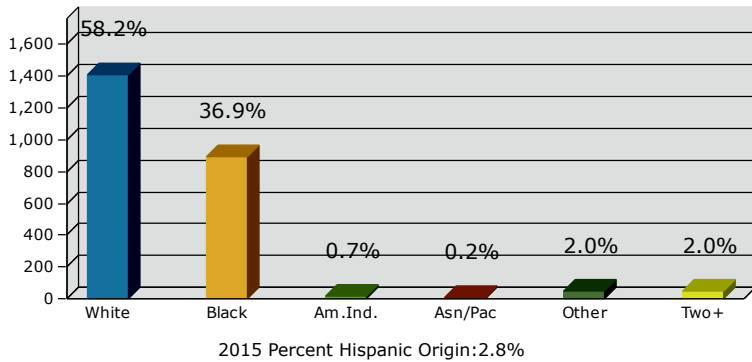

# Geography: Place - Homerville City, GA

2015 Population by Race

2015 Population by Age

Households

2015 Home Value

2015-2020 Annual Growth Rate

Household Income