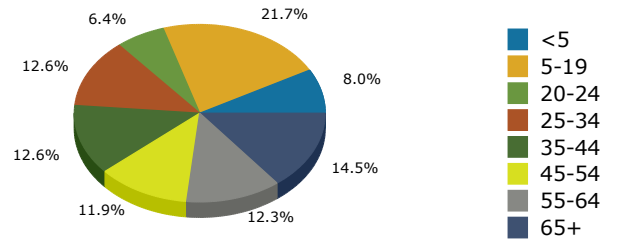

# Geography: Place - Homerville City, GA

2015 Population by Race

2015 Population by Age

Households

2015 Home Value

2015-2020 Annual Growth Rate

Household Income