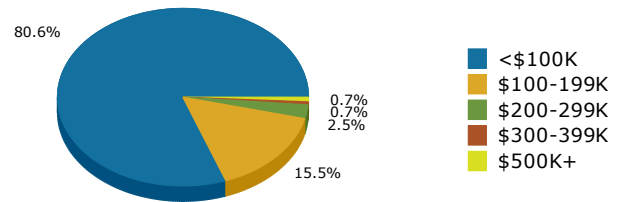

# Geography: Place - Homerville City, GA

2015 Population by Race

2015 Population by Age

Households

2015 Home Value

2015-2020 Annual Growth Rate

Household Income