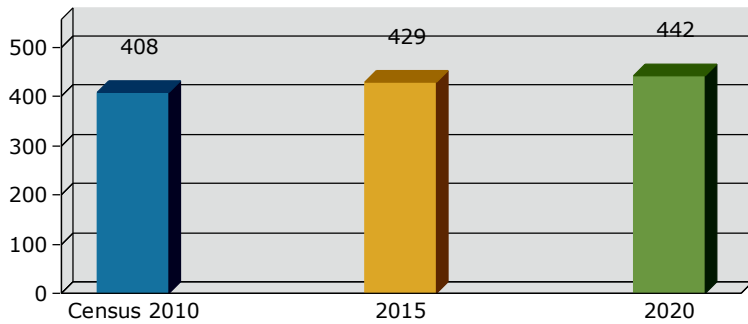

Geography: Place - Ray City, GA

2015 Population by Race

2015 Population by Age

Households

2015 Home Value

2015-2020 Annual Growth Rate

Household Income