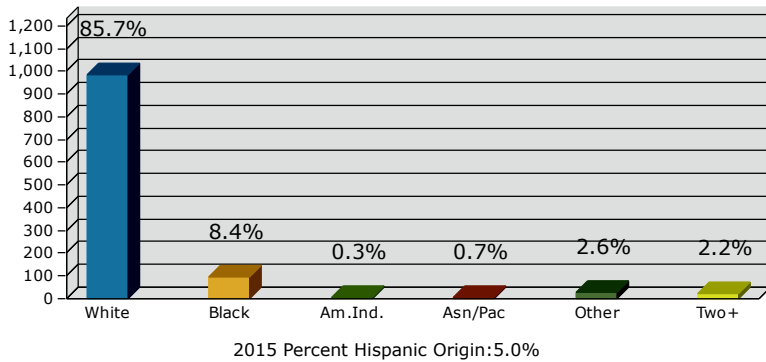

Geography: Place - Ray City, GA

2015 Population by Race

2015 Population by Age

Households

2015 Home Value

2015-2020 Annual Growth Rate

Household Income