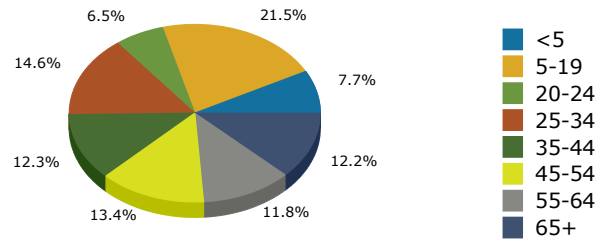

Geography: Place - Ray City, GA

2015 Population by Race

2015 Population by Age

Households

2015 Home Value

2015-2020 Annual Growth Rate

Household Income