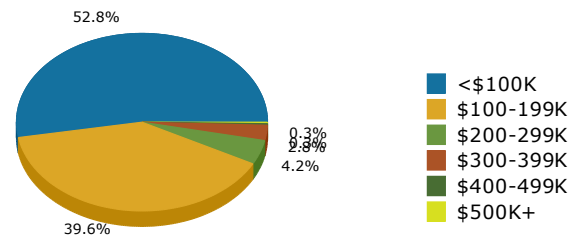

Geography: Place - Ray City, GA

2015 Population by Race

2015 Population by Age

Households

2015 Home Value

2015-2020 Annual Growth Rate

Household Income