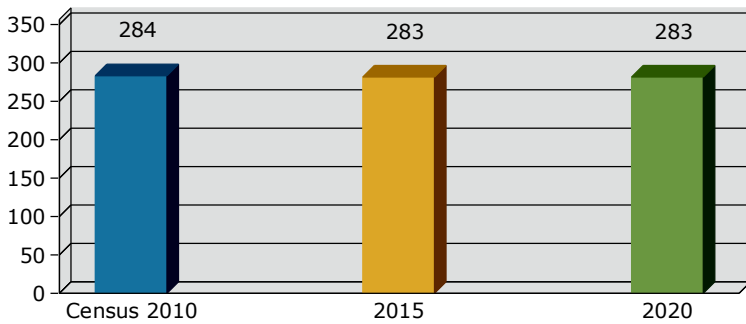

Geography: Place - Patterson City, GA

2015 Population by Race

2015 Population by Age

Households

2015 Home Value

2015-2020 Annual Growth Rate

Household Income