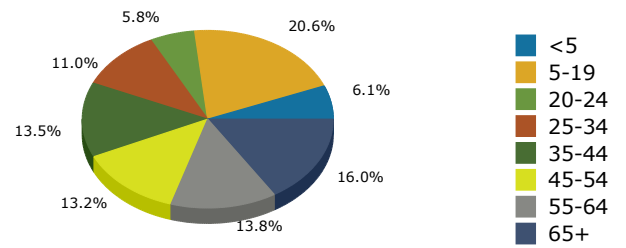

Geography: Place - Patterson City, GA

2015 Population by Race

2015 Population by Age

Households

2015 Home Value

2015-2020 Annual Growth Rate

Household Income