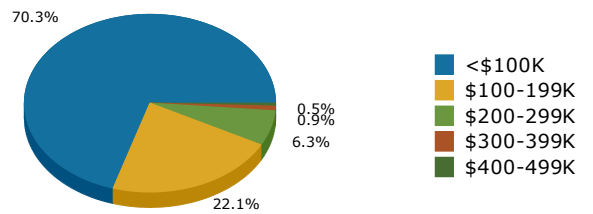

Geography: Place - Patterson City, GA

2015 Population by Race

2015 Population by Age

Households

2015 Home Value

2015-2020 Annual Growth Rate

Household Income