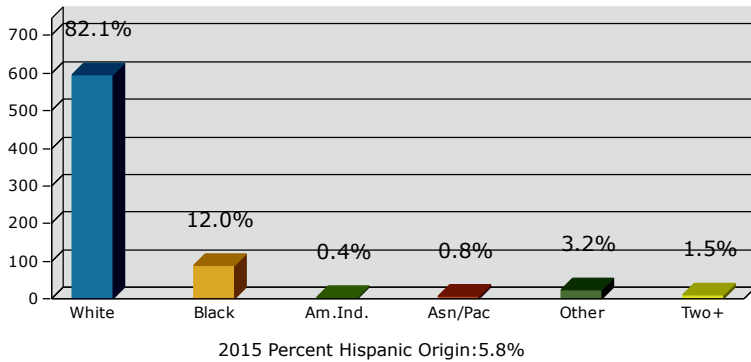

Geography: Place - Patterson City, GA

2015 Population by Race

2015 Population by Age

Households

2015 Home Value

2015-2020 Annual Growth Rate

Household Income