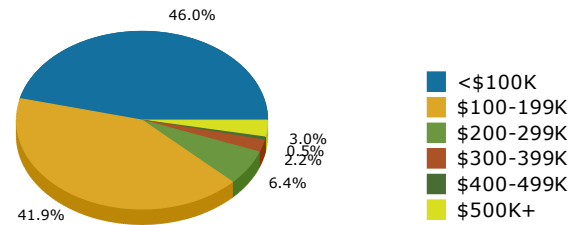

Geography: Place - Tifton City, GA

2015 Population by Race

2015 Population by Age

Households

2015 Home Value

2015-2020 Annual Growth Rate

Household Income