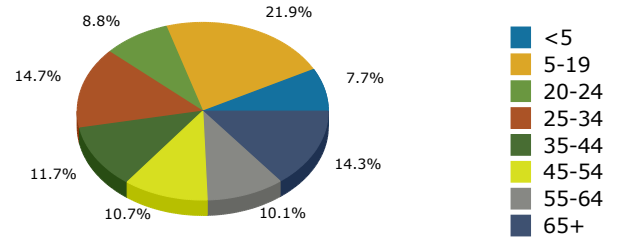

Geography: Place - Tifton City, GA

2015 Population by Race

2015 Population by Age

Households

2015 Home Value

2015-2020 Annual Growth Rate

Household Income