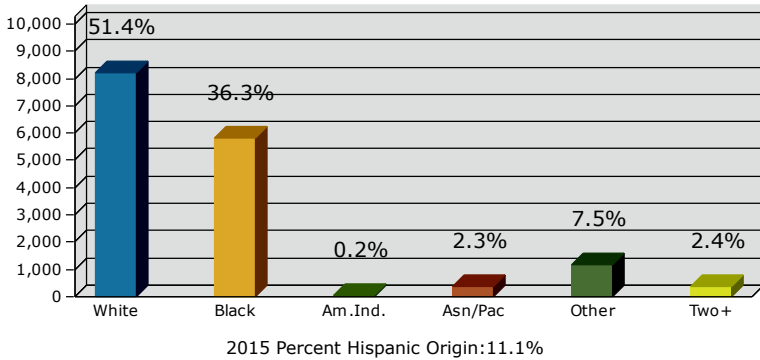

Geography: Place - Tifton City, GA

2015 Population by Race

2015 Population by Age

Households

2015 Home Value

2015-2020 Annual Growth Rate

Household Income