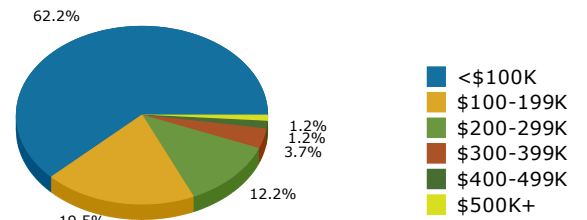

# Geography: Place - Cecil City, GA

2015 Population by Race

2015 Population by Age

Households

2015 Home Value

2015-2020 Annual Growth Rate

Household Income

Source: U.S. Census Bureau, Census 2010 Summary File 1. Esri forecasts for 2015 and 2020.