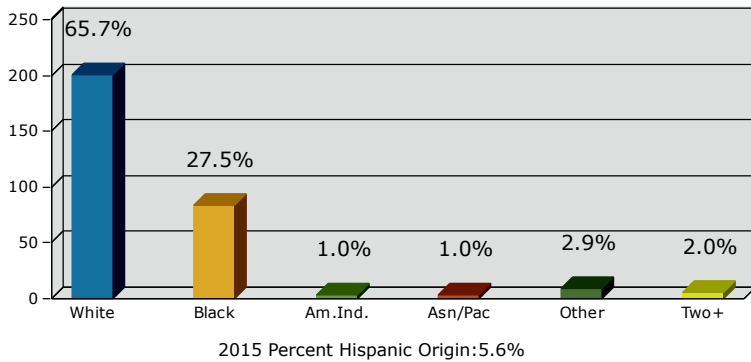

# Geography: Place - Cecil City, GA

2015 Population by Race

2015 Population by Age

Households

2015 Home Value

2015-2020 Annual Growth Rate

Household Income

Source: U.S. Census Bureau, Census 2010 Summary File 1. Esri forecasts for 2015 and 2020.