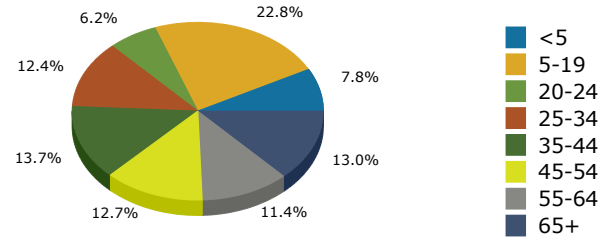

# Geography: Place - Cecil City, GA

2015 Population by Race

2015 Population by Age

Households

2015 Home Value

2015-2020 Annual Growth Rate

Household Income

Source: U.S. Census Bureau, Census 2010 Summary File 1. Esri forecasts for 2015 and 2020.