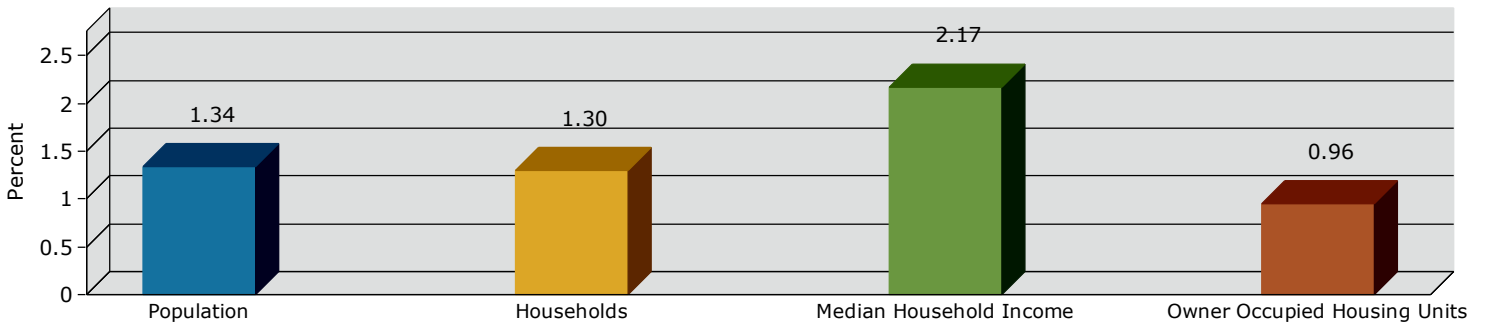

# Geography: Place - Cecil City, GA

2015 Population by Race

2015 Population by Age

Households

2015 Home Value

2015-2020 Annual Growth Rate

Household Income

Source: U.S. Census Bureau, Census 2010 Summary File 1. Esri forecasts for 2015 and 2020.