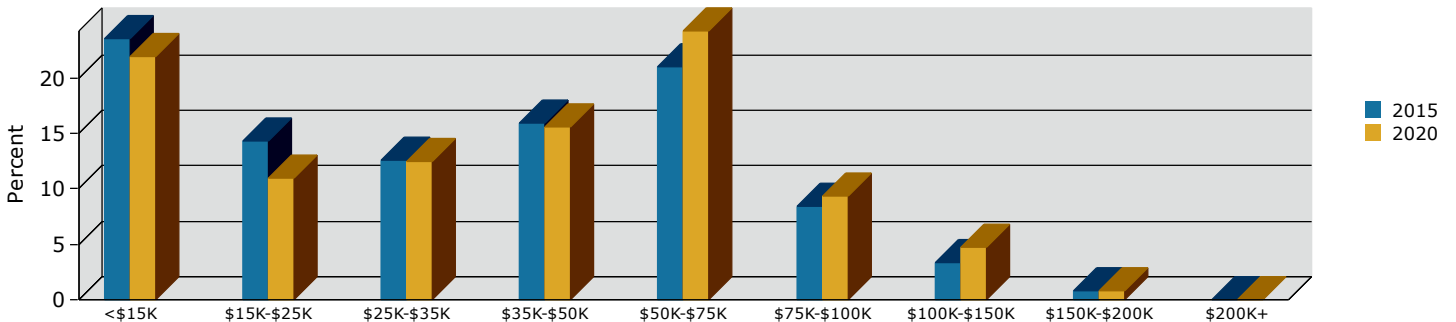

# Geography: Place - Cecil City, GA

2015 Population by Race

2015 Population by Age

Households

2015 Home Value

2015-2020 Annual Growth Rate

Household Income

Source: U.S. Census Bureau, Census 2010 Summary File 1. Esri forecasts for 2015 and 2020.