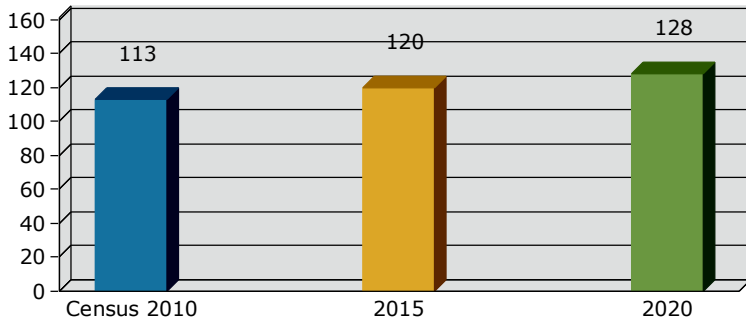

# Geography: Place - Cecil City, GA

2015 Population by Race

2015 Population by Age

Households

2015 Home Value

2015-2020 Annual Growth Rate

Household Income

Source: U.S. Census Bureau, Census 2010 Summary File 1. Esri forecasts for 2015 and 2020.