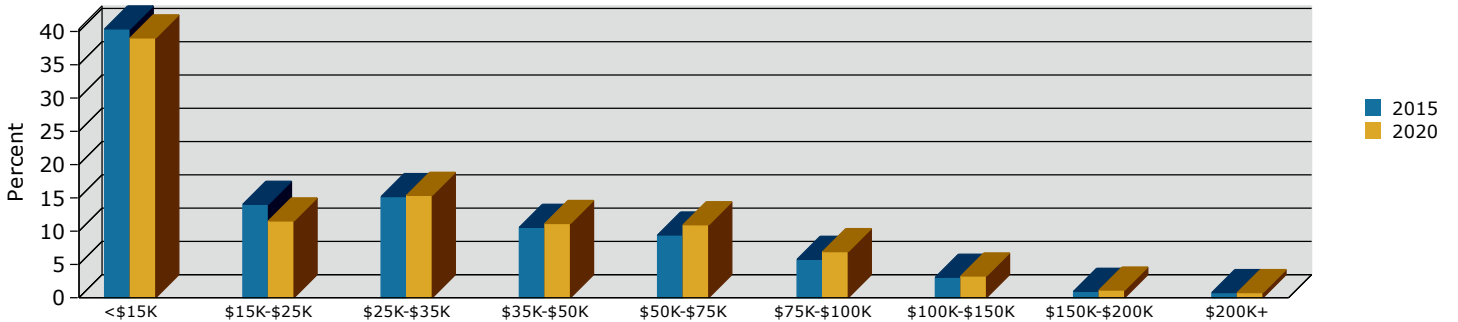

Geography: Place - Ashburn City, GA

2015 Population by Race

2015 Population by Age

Households

2015 Home Value

2015-2020 Annual Growth Rate

Household Income

Source: U.S. Census Bureau, Census 2010 Summary File 1. Esri forecasts for 2015 and 2020.