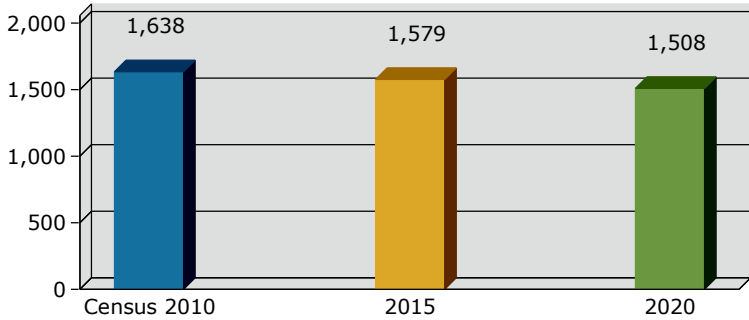

Geography: Place - Ashburn City, GA

2015 Population by Race

2015 Population by Age

Households

2015 Home Value

2015-2020 Annual Growth Rate

Household Income

Source: U.S. Census Bureau, Census 2010 Summary File 1. Esri forecasts for 2015 and 2020.