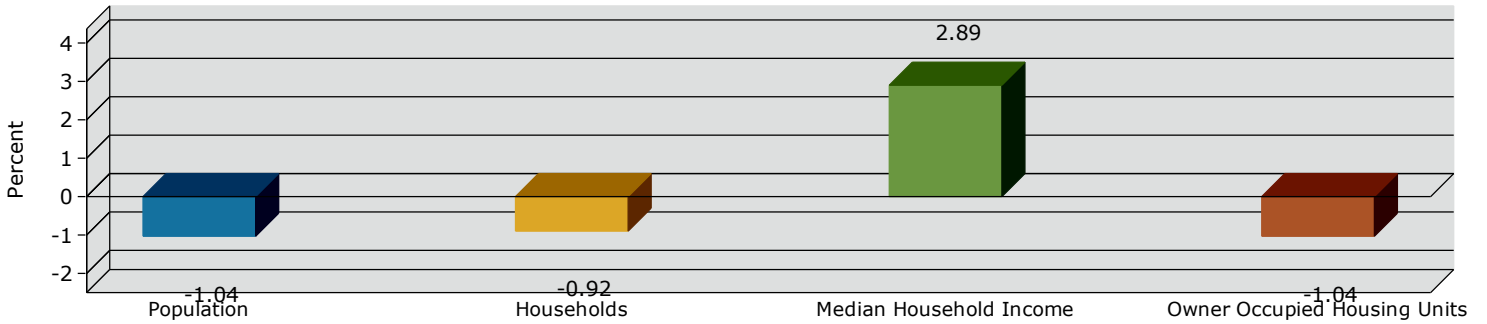

Geography: Place - Ashburn City, GA

2015 Population by Race

2015 Population by Age

Households

2015 Home Value

2015-2020 Annual Growth Rate

Household Income

Source: U.S. Census Bureau, Census 2010 Summary File 1. Esri forecasts for 2015 and 2020.