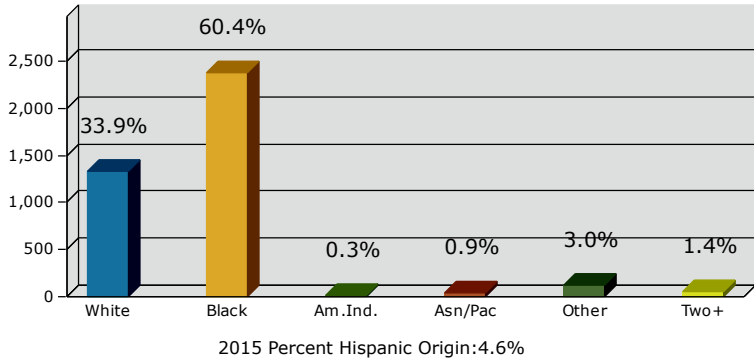

Geography: Place - Ashburn City, GA

2015 Population by Race

2015 Population by Age

Households

2015 Home Value

2015-2020 Annual Growth Rate

Household Income

Source: U.S. Census Bureau, Census 2010 Summary File 1. Esri forecasts for 2015 and 2020.