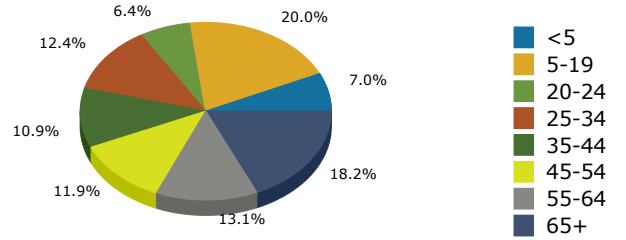

Geography: Place - Ashburn City, GA

2015 Population by Race

2015 Population by Age

Households

2015 Home Value

2015-2020 Annual Growth Rate

Household Income

Source: U.S. Census Bureau, Census 2010 Summary File 1. Esri forecasts for 2015 and 2020.