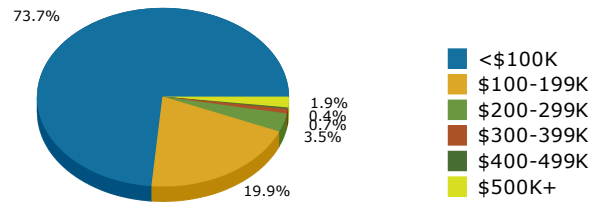

Geography: Place - Ashburn City, GA

2015 Population by Race

2015 Population by Age

Households

2015 Home Value

2015-2020 Annual Growth Rate

Household Income

Source: U.S. Census Bureau, Census 2010 Summary File 1. Esri forecasts for 2015 and 2020.